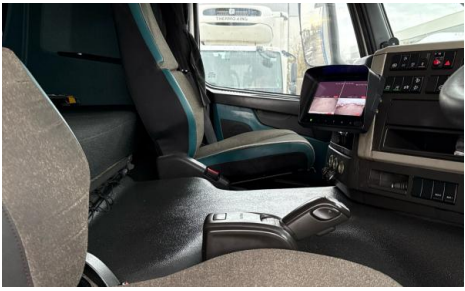

## Features

- Bluetooth connection
- Auxiliary input socket
- Air conditioning
- Central locking
- Cruise control
- Digital radio
- Front electric windows
- Cloth seat trim
- Navigation system
- LED headlights
- Drivers airbag
- Park assist camera
- Manual sunroof
- Passenger airbag

## Photos