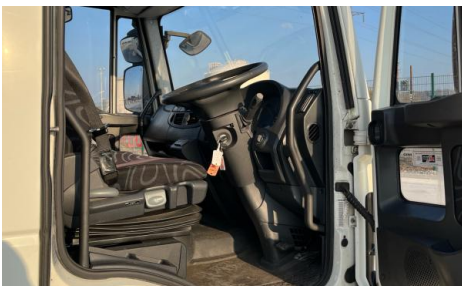

COMMERCIAL VEHICLE AUCTIONS LTD
THE UK'S MOST ESTABLISHED COMMERCIAL VEHICLE AUCTIONEERS

Carr Hill Industrial Estate
Doncaster
DN4 8DE

01302 732600 | cva.noreply@cva-auctions.co.uk

VEHICLE INSPECTION REPORT

2625588

Iveco Eurocargo 120E21

Inspection		Vehicle	
Serious Damage?	No	VAT	Plus VAT
		V5	Buyer To Apply

Details

Reg. date	25/08/2014	VIN	ZCFAF1EF102625588	Axle Combi	4x2
Year	2014	Body Style	Box Van	Rear Suspension	Steel
Mileage	69,192 Km Warranted	MOT Due	31/10/2026	Rear Doors	Roller
Fuel Type		Cab Type	DAY CAB	Tail Lift	Column
Colour	WHITE	Gearbox	AUTOMATIC		

MOD654 FORM T/F

Tyres

NSF	NSI1	NSI2	NSI3	NSI4
OSF	OSI1	OSI2	OSI3	OSI4
Spare	NSO1	NSO2	NSO3	NSO4
	OSO1	OSO2	OSO3	OSO4

Features

- Radio/CD
- Cloth seat trim
- Air conditioning
- Front electric windows
- Central locking

Photos