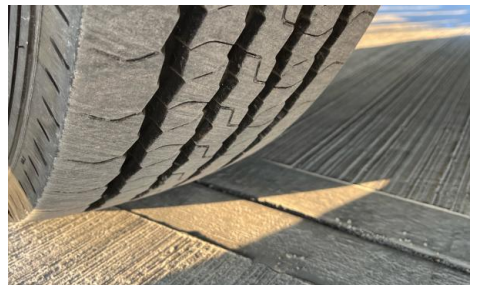

MOD654 FORM T/F

Tyres

NSF	NSI1	NSI2	NSI3	NSI4
OSF	OSI1	OSI2	OSI3	OSI4
Spare	NSO1	NSO2	NSO3	NSO4
	OSO1	OSO2	OSO3	OSO4

Features

- Radio/CD
- Cloth seat trim
- Air conditioning
- Front electric windows
- Central locking

Photos

Condition Check

Damage Photos

1: Bonnet
Chipped
Multiple Chips

2: Bonnet
Scratched
Over 25mm Thru Paint

3: Screen Front
Chipped
Over 10mm

4: Door nsf
Dented
With Paint Damage

5: Door Mirror Assy nsf
Scuffed (Unpainted)
UpTo 100mm