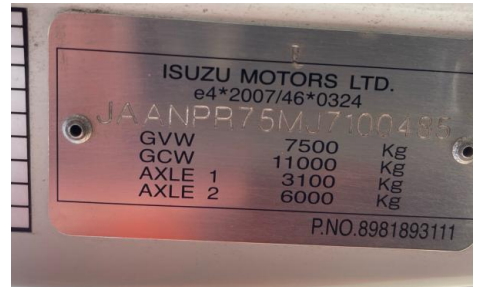

DE19WUM

Isuzu N75 190

Inspection		Vehicle	
Serious Damage?	No	VAT	Plus VAT
		V5	To Follow

Details			
Reg. date	18/03/2019	VIN	JAANPR75MJ7100485
Year	2019	Body Style	Dropside
Mileage	73,377 Km Warranted	MOT Due	28/02/2027
Fuel Type	Diesel	Cab Type	DAY CAB
Colour	BLUE/YELLOW	Gearbox	AUTOMATIC
		Axle Combi	4x2
		Rear Suspension	Steel
		Tail Lift	Cantilever

TAIL LIFT IN-OP SERVICE SCHEDULE LIST AVAILABLE, SURROUND CAMERA SYSTEM

Tyres				
NSF	NSI1	NSI2	NSI3	NSI4
OSF	OSI1	OSI2	OSI3	OSI4
Spare	NSO1	NSO2	NSO3	NSO4
	OSO1	OSO2	OSO3	OSO4

Features

- Park assist camera

Photos

ISUZU MOTORS LTD.
 e4*2007/46*0324
 JAANPR75MJ7100485
 GVW 7500 Kg
 GCW 11000 Kg
 AXLE 1 3100 Kg
 AXLE 2 6000 Kg
 P.NO.8981893111

PPS
 TELEPHONE 0161 767 9854
 LENGTH 758 mm
 HEIGHT 296 mm
 WIDTH 241 mm
 BODY No. 43173