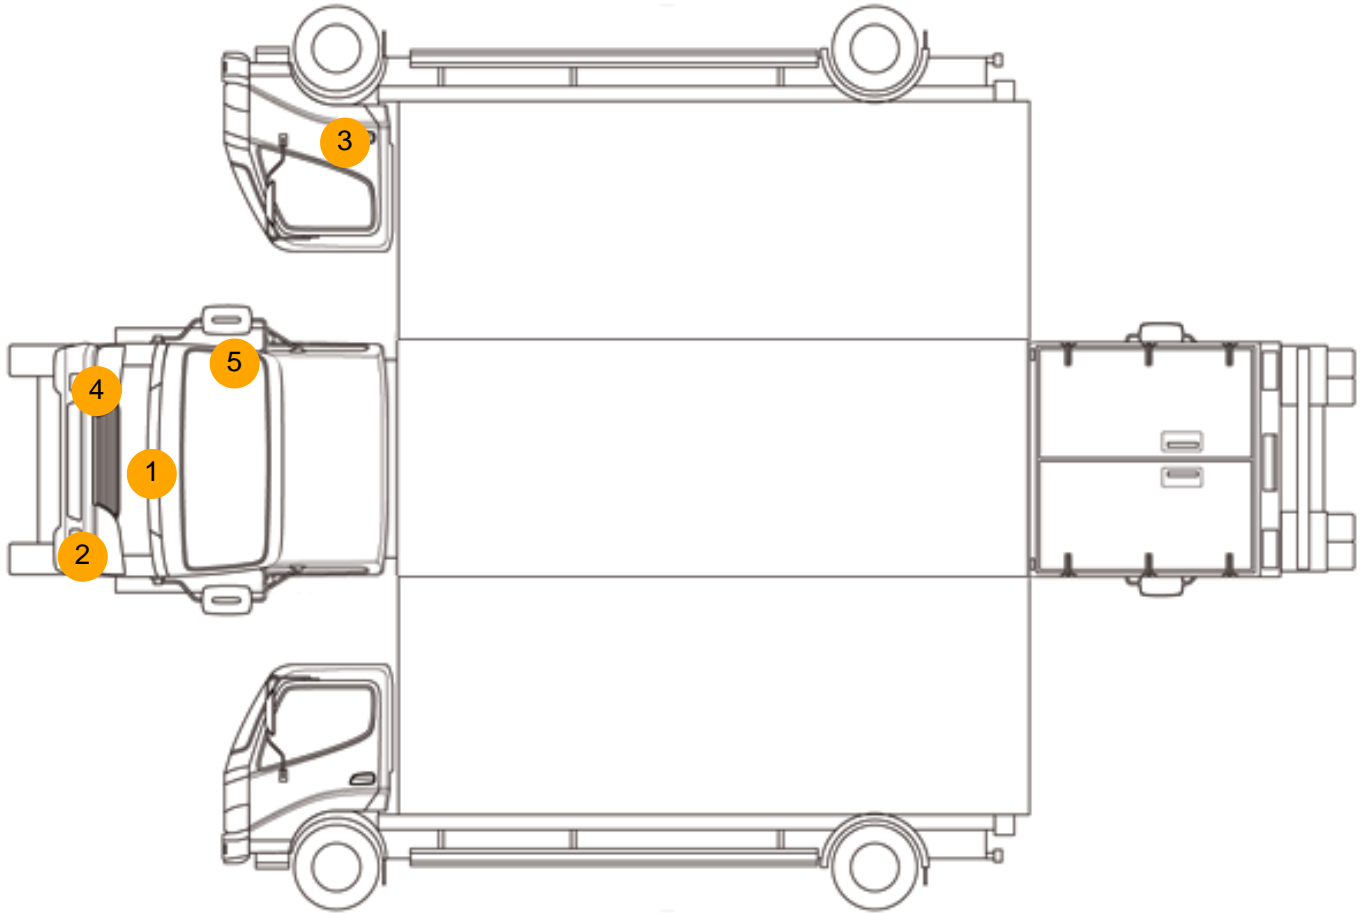

Condition Check