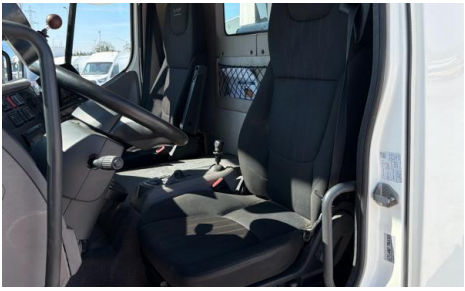

- Cruise control
- Front electric windows
- Park assist camera
- Central locking
- Radio/CD
- Cloth seat trim
- Air conditioning

Photos

Condition Check

Damage Photos

1: Screen Front
Cracked
Replace

2: Bonnet
Chipped
Multiple Chips