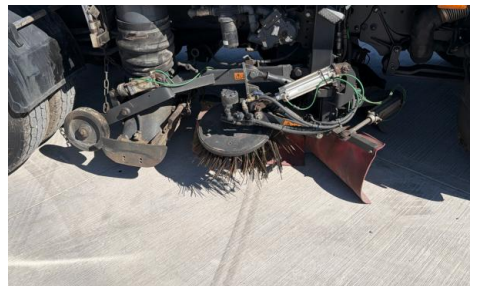

Cab Type DAY CAB

Gearbox AUTOMATIC

Axle Combi 4x2

Rear Suspension Steel

WARNING LIGHT ON DASH

Tyres

NSF	NSI1	NSI2	NSI3	NSI4
OSF	OSI1	OSI2	OSI3	OSI4
Spare	NSO1	NSO2	NSO3	NSO4
	OSO1	OSO2	OSO3	OSO4

Features

- Cruise control
- Front electric windows
- Park assist camera
- Central locking
- Radio/CD
- Cloth seat trim
- Air conditioning

Photos

Condition Check

Damage Photos

1: Screen Front
Cracked
Replace

2: Bonnet
Chipped
Multiple Chips