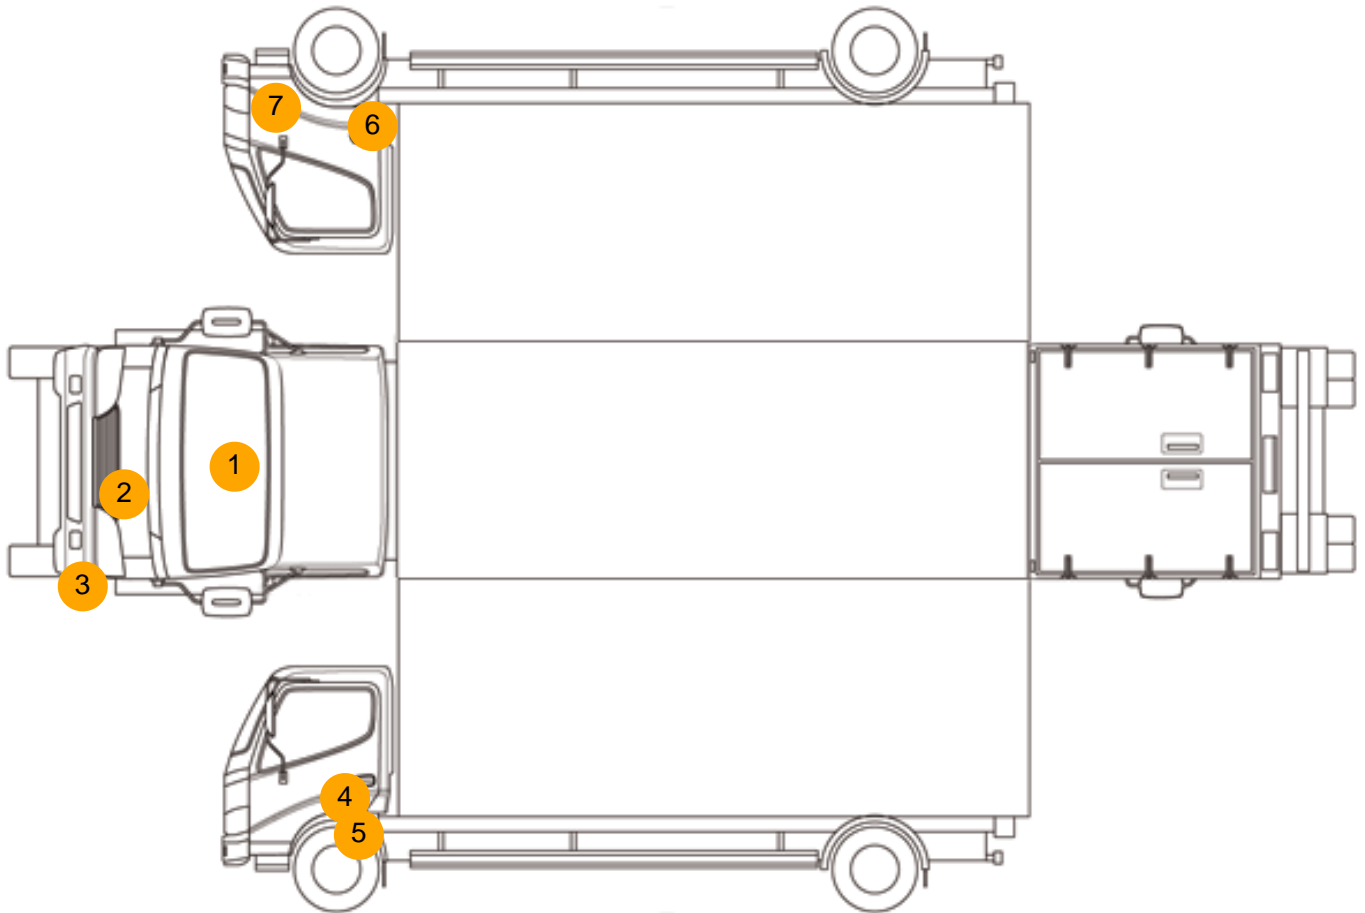

Condition Check