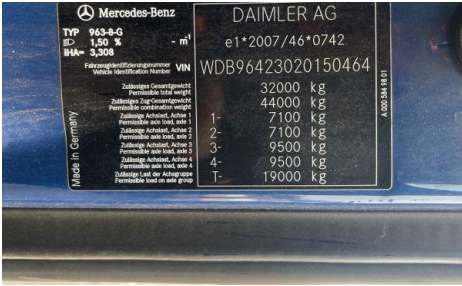

SJ17SYS

Mercedes-Benz Arocs 3236

Inspection		Vehicle	
Serious Damage?	No	VAT	Plus VAT
		V5	Present

Details					
Reg. date	20/06/2017	Colour	BLUE	Gearbox	AUTOMATIC
Year	2017	VIN	WDB96423020150464	Axle Combi	8x4
Mileage	185,886 Km Not Warranted	Body Style	Skiploader	Rear Suspension	Steel
Fuel Type	Diesel	MOT Due	31/07/2026		
GVW	32000kg	Cab Type	DAY CAB		

BOUGHTON LIFTING GEAR, MID STEER, SHEETING SYSTEM, REAR VIEW CAMERA.

Tyres				
NSF	NSI1	NSI2	NSI3	NSI4
OSF	OSI1	OSI2	OSI3	OSI4
Spare	NSO1	NSO2	NSO3	NSO4
	OSO1	OSO2	OSO3	OSO4

Features

- Radio/CD

Photos

Condition Check