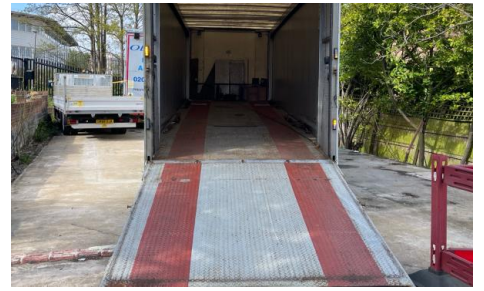

COLLECTION FROM HERTFORD

Tyres

NSF
NSR
OSF
OSR
Spare

Features

- Park assist camera

Photos

DAIMLERCHRYSLER AG		
Vehicle Identification Number	VIN	Engine Type
Permissible Total Weight	kg	
Permissible Combination Weight	kg	
Permissible Axle Load, axle 1	kg	
Permissible Axle Load, axle 2	kg	Check Digit
Permissible Axle Load, axle 3	kg	
Permissible Axle Load, axle 4	kg	