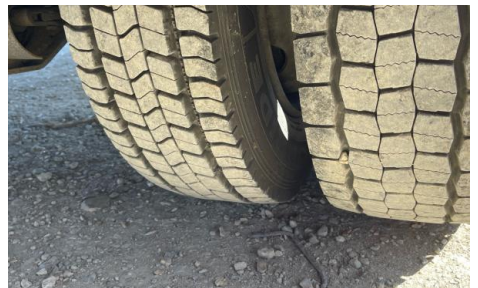

RV70DCX

Iveco Eurocargo 75-160

Inspection		Vehicle	
Serious Damage?	No	VAT	Plus VAT
		V5	To Follow

Details					
Reg. date	16/10/2020	Colour	WHITE	Gearbox	AUTOMATIC
Year	2020	VIN	ZCFA875B402700746	Axle Combi	4x2
Mileage	130,486 Km Warranted	Body Style	Box Van	Rear Suspension	Steel
Fuel Type	Diesel	MOT Due	31/10/2026	Rear Doors	Roller
GVW	7500kg	Cab Type	DAY CAB	Tail Lift	Column

Tyres				
NSF	NSI1	NSI2	NSI3	NSI4
OSF	OSI1	OSI2	OSI3	OSI4
Spare	NSO1	NSO2	NSO3	NSO4
	OSO1	OSO2	OSO3	OSO4

Features

- Air conditioning

Photos

Condition Check

Damage Photos

1: Bonnet
Chipped
Multiple Chips

2: Door Mirror Assy nsf
Scuffed (Unpainted)
Over 100mm