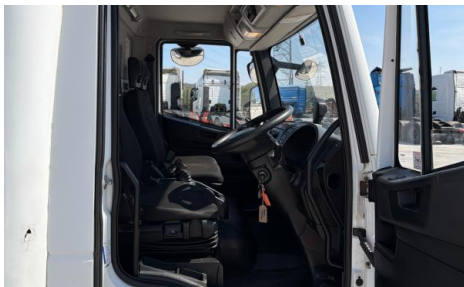

COMMERCIAL VEHICLE AUCTIONS LTD
THE UK'S MOST ESTABLISHED COMMERCIAL VEHICLE AUCTIONEERS

Carr Hill Industrial Estate
Doncaster
DN4 8DE

01302 732600 | cva.noreply@cva-auctions.co.uk

VEHICLE INSPECTION REPORT

RV70DFA

IVECO EUROCARGO 75E

Inspection		Vehicle	
Serious Damage?	No	VAT	Plus VAT
		V5	To Follow

Details					
Reg. date	22/10/2020	VIN	ZCFA875B502700741	Axle Combi	4x2
Year	2020	Body Style	Box Van	Rear Suspension	Steel
Mileage	110,647 Km Warranted	MOT Due	31/01/2027	Tail Lift	Column
Fuel Type	DIESEL	Cab Type	DAY CAB		
Colour	WHITE	Gearbox	AUTOMATIC		

Tyres				
NSF	NSI1	NSI2	NSI3	NSI4
OSF	OSI1	OSI2	OSI3	OSI4
Spare	NSO1	NSO2	NSO3	NSO4
	OSO1	OSO2	OSO3	OSO4

Features

- Radio/CD
- Cloth seat trim
- Air conditioning
- Front electric windows
- Central locking

Photos