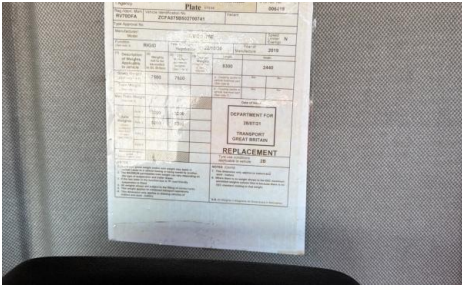

RV70DFA

IVECO EUROCARGO 75E

Inspection		Vehicle	
Serious Damage?	No	VAT	Plus VAT
		V5	To Follow

Details					
Reg. date	22/10/2020	VIN	ZCFA875B502700741	Axle Combi	4x2
Year	2020	Body Style	Box Van	Rear Suspension	Steel
Mileage	110,647 Km Warranted	MOT Due	31/01/2027	Tail Lift	Column
Fuel Type	DIESEL	Cab Type	DAY CAB		
Colour	WHITE	Gearbox	AUTOMATIC		

Photos

Condition Check

Damage Photos

1: Dash Warning Lights
Displayed
No Action

2: Carpets Front
Torn
Over 10mm

3: Bonnet
Chipped
Multiple Chips

4: Door Mirror Assy nsf
Scuffed (Unpainted)
Over 100mm

5: Door nsf
Scratched
Over 25mm Thru Paint