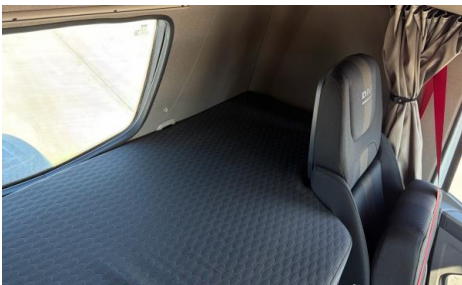

SLIDING 5TH WHEEL, SURROUND CAMERA SYSTEM

Tyres				
NSF	NSI1	NSI2	NSI3	NSI4
OSF	OSI1	OSI2	OSI3	OSI4
Spare	NSO1	NSO2	NSO3	NSO4
	OSO1	OSO2	OSO3	OSO4

Features

- Bluetooth connection
- Front electric windows
- Cruise control
- Central locking
- Digital radio
- Cloth seat trim
- Air conditioning

Photos

Condition Check

Damage Photos

1: Seat Base Cover of
Holed
Over 3mm

2: Screen Front
Chipped
Over 10mm

3: Bonnet
Chipped
Multiple Chips

4: Bumper Front Moulding
Missing
Replace

5: Parking Sensor Front
Broken
Replace