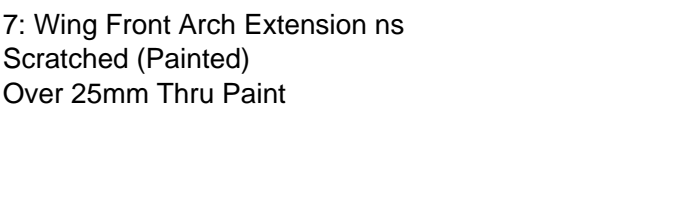

7: Wing Front Arch Extension ns
Scratched (Painted)
Over 25mm Thru Paint

8: Door nsf
Scratched
Over 25mm Thru Paint