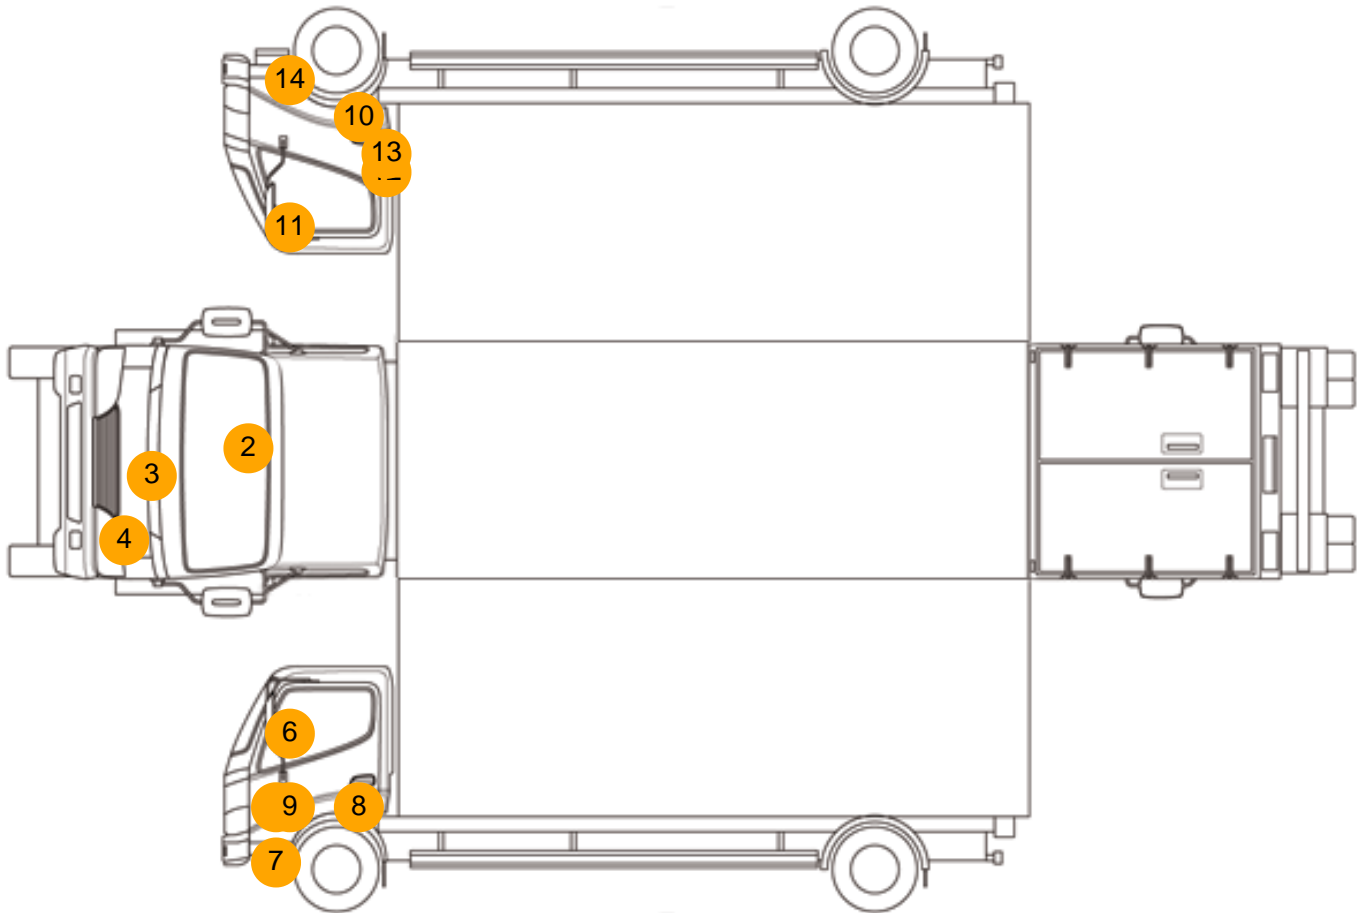

Condition Check