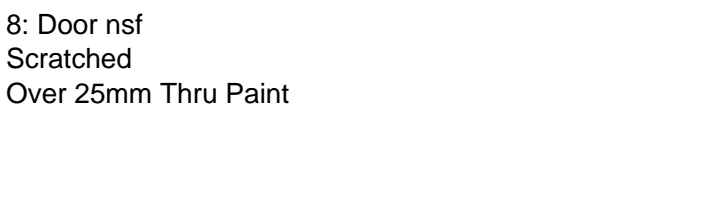

8: Door nsf
Scratched
Over 25mm Thru Paint