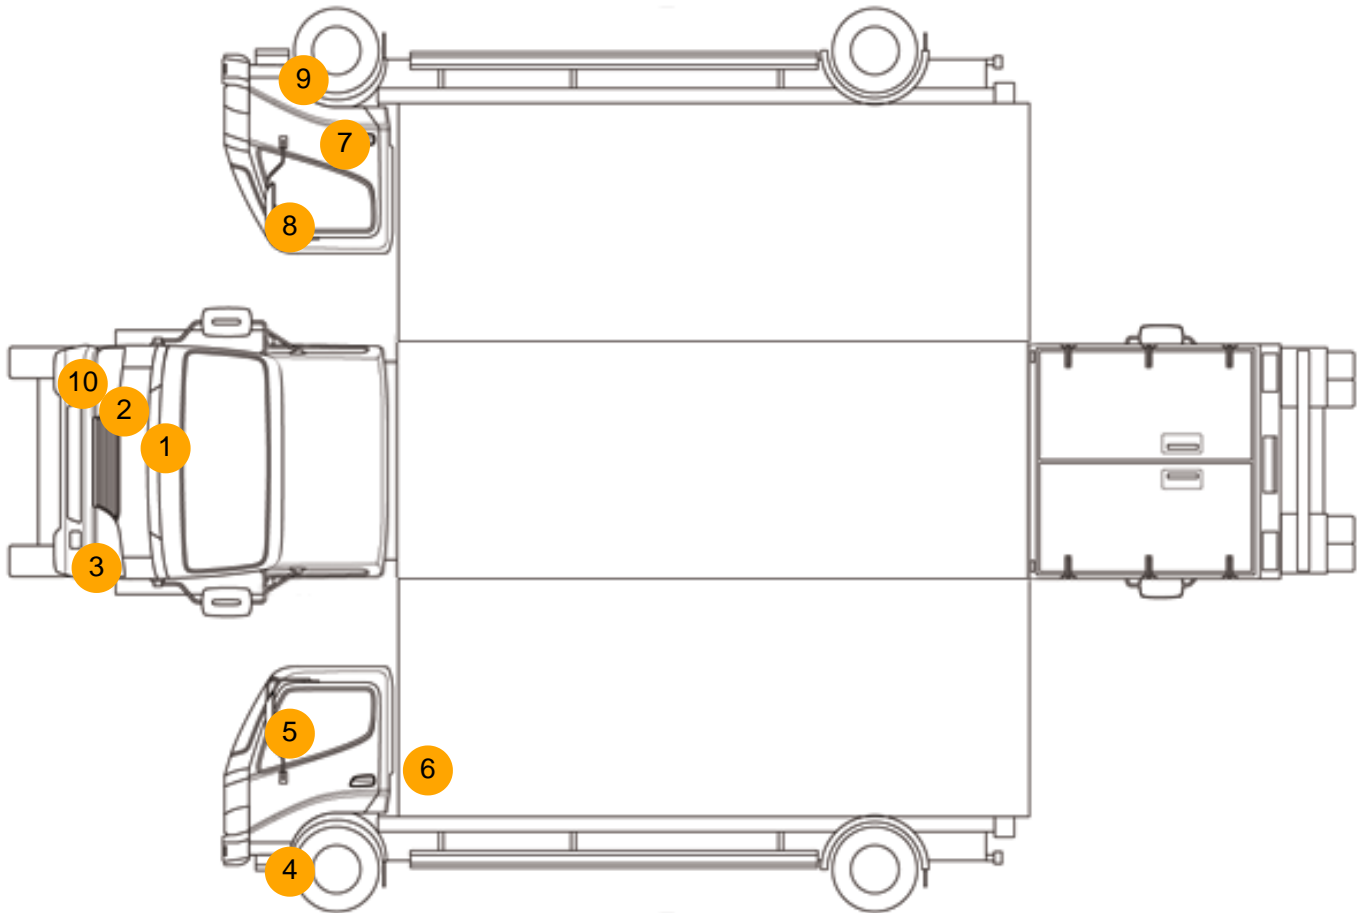

Condition Check