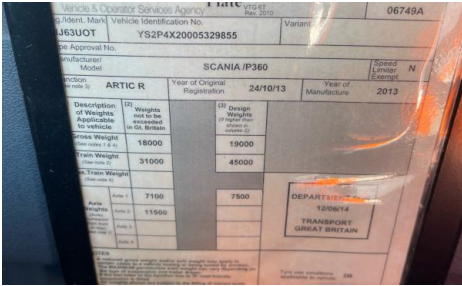

### Details

Reg. date	24/10/2013	Colour	WHITE	Gearbox	MANUAL
Year	2013	VIN	YS2P4X20005329855	Axle Combi	4x2
Mileage	835,260 Km Warranted	Body Style	Tractor Unit	Rear Suspension	Air
Fuel Type	Diesel	Cab Type	SLEEPER CAB		

## Photos

e4*2007/46*0030		Technically permissible	
VIN YS2P4X20005329855			
Regist. for (GB)			
Total	18000 Kg	19000 Kg	
Combination	40000 Kg	45000 Kg	
Axle 1-	7100 Kg	7500 Kg	
Axle 2-	11500 Kg	11500 Kg	
Axle 3-	X Kg	X Kg	
Axle 4-	X Kg	X Kg	
Axle 5-	X Kg	X Kg	