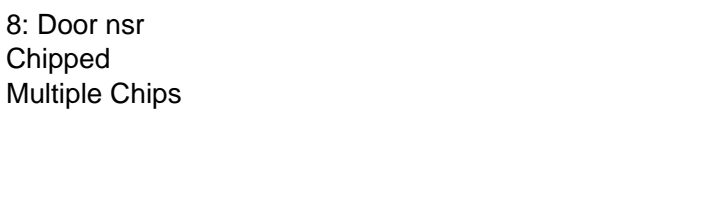

8: Door nsr
Chipped
Multiple Chips