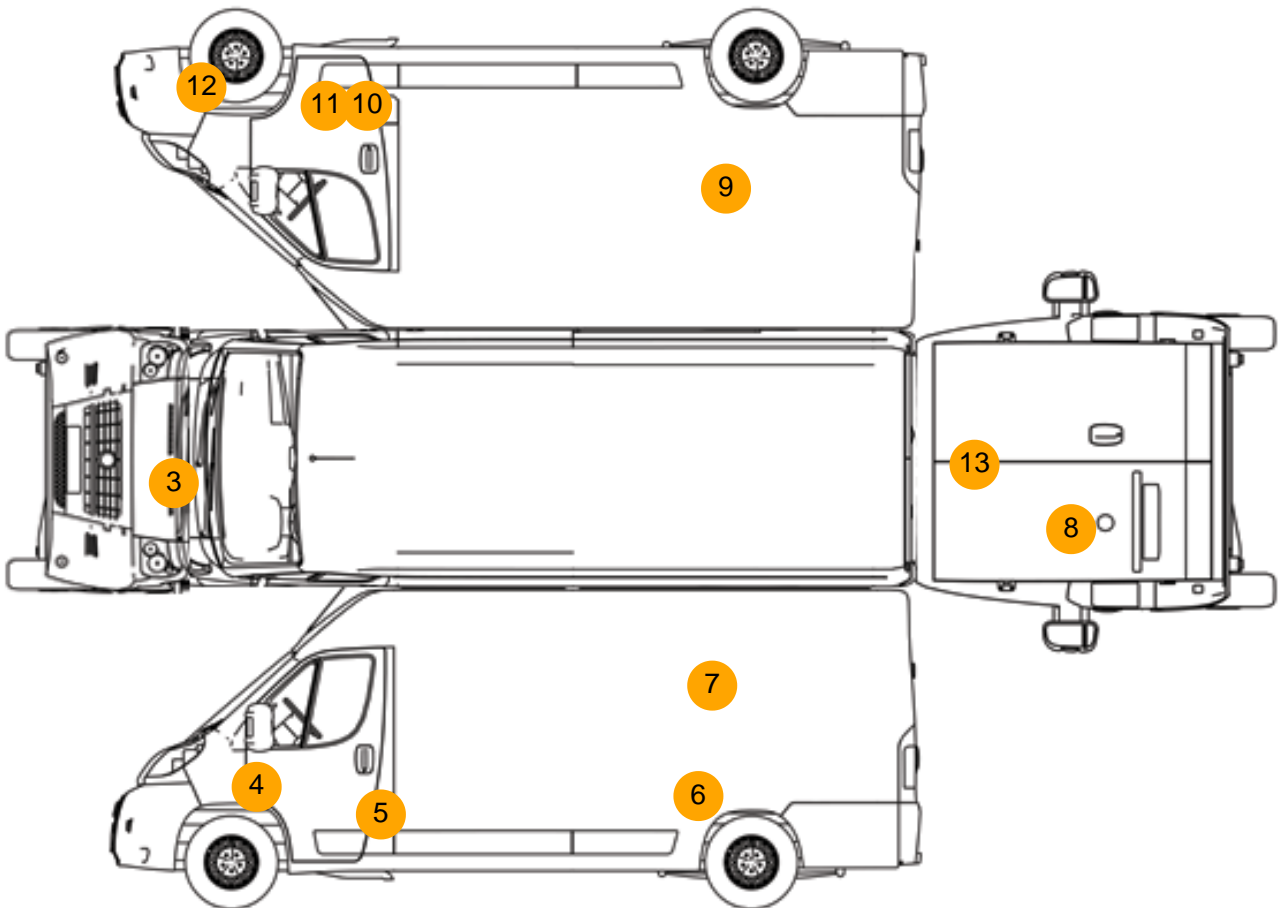

WARNING LIGHTS ON DASH, SIDE LOAD DOOR

Tyres
NSF
NSR
OSF
OSR
Spare

Features

- Cruise control
- Drivers airbag
- Park assist camera
- Central locking
- Radio/CD
- Cloth seat trim
- Front electric windows

Condition Check