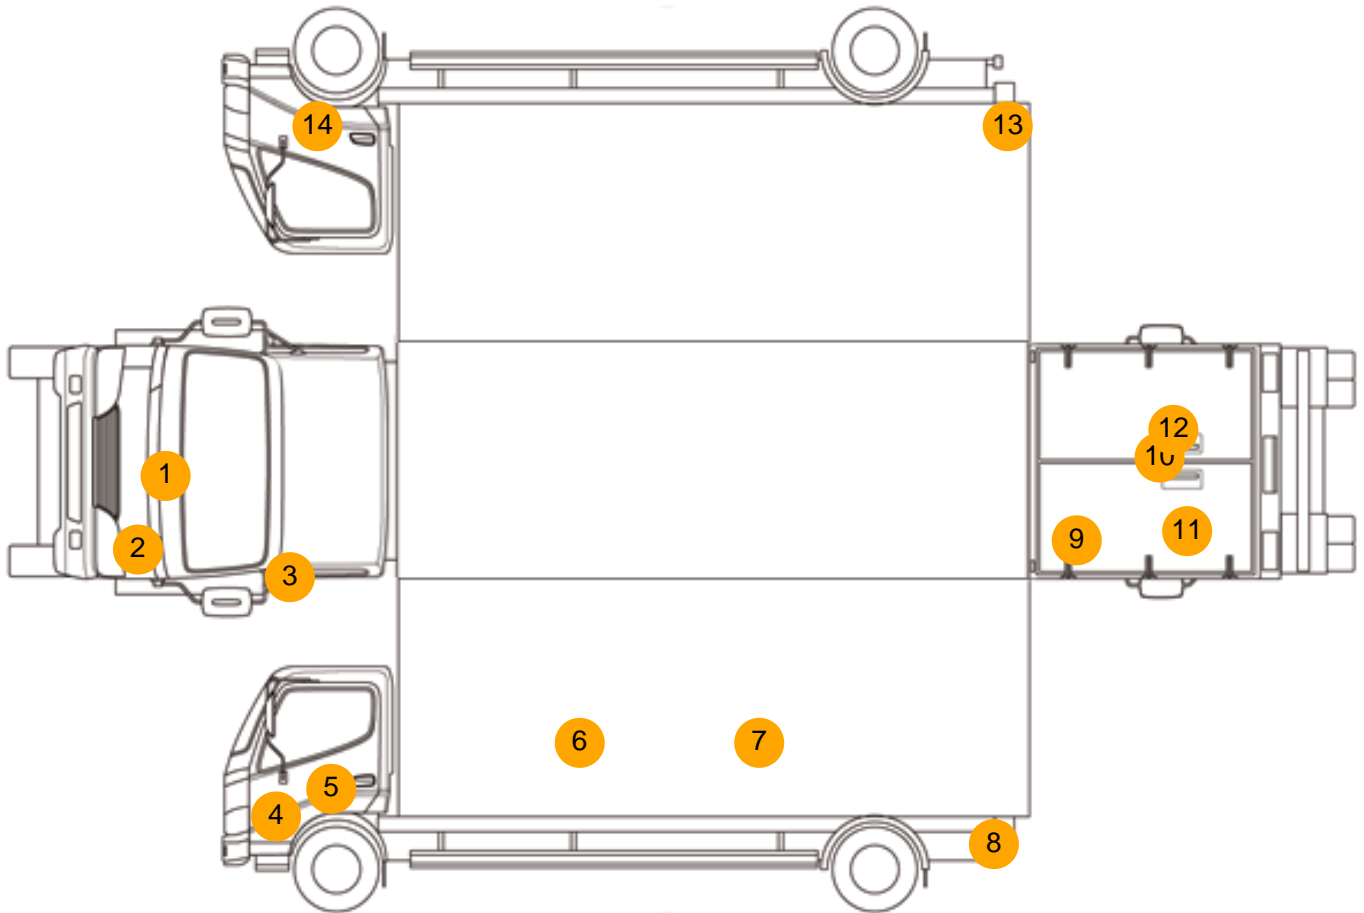

Condition Check