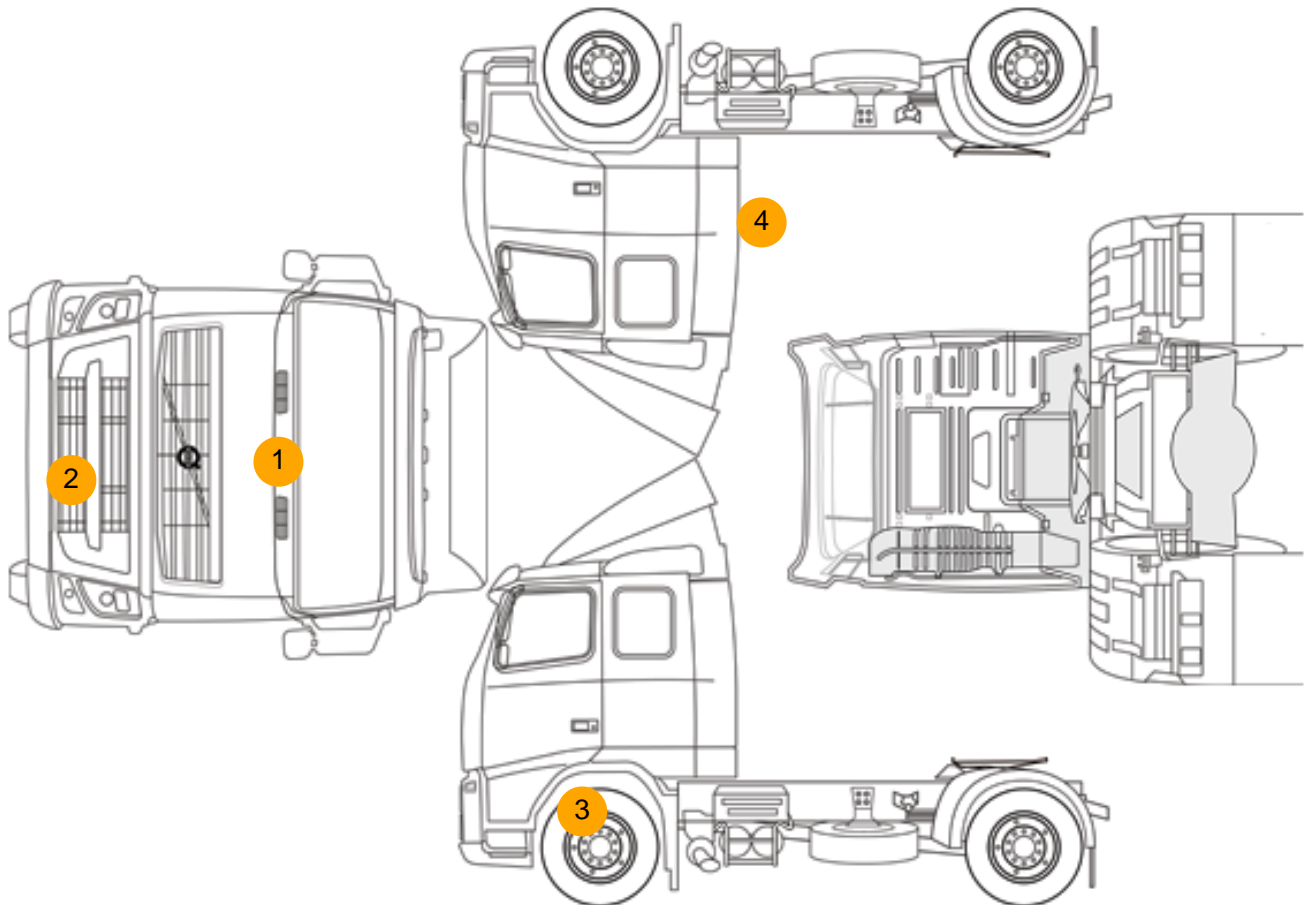

Tyres

NSF	NSI1	NSI2	NSI3	NSI4
OSF	OSI1	OSI2	OSI3	OSI4
Spare	NSO1	NSO2	NSO3	NSO4
	OSO1	OSO2	OSO3	OSO4

Features

- Bluetooth connection
- Air conditioning
- Cruise control
- Front electric windows
- Park assist camera
- Central locking
- Digital radio
- Cloth seat trim

Photos

Condition Check

Damage Photos

1: Bonnet
Chipped
Multiple Chips

2: Bumper Front
Chipped
Multiple Chips

3: Wing nsf
 Scratched
 Over 25mm Thru Paint

4: Qtr Panel Trim os
 Broken
 Replace

5: Seat Base Cover nsf
 Holed
 Over 3mm