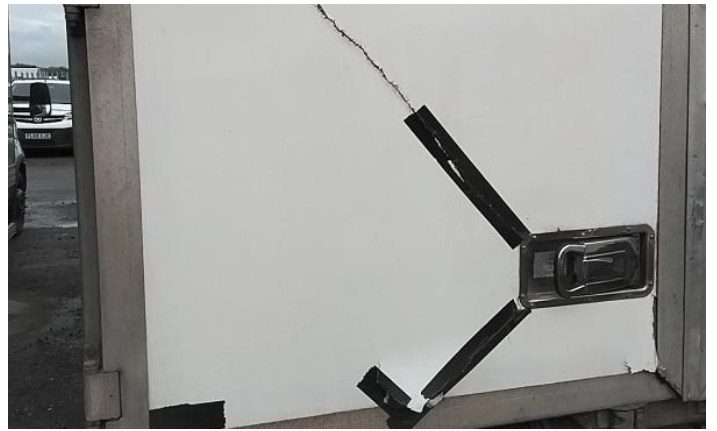

## Photos

## Damage Photos

1: Bonnet  
Chipped  
Multiple Chips

2: Wing nsf  
Scratched  
Over 25mm Thru Paint

3: Door Mirror Assy nsf  
Broken  
Replace

4: Door nsf  
Scratched  
Over 25mm Thru Paint

5: Qtr Panel nsr  
Hole  
Over 10mm