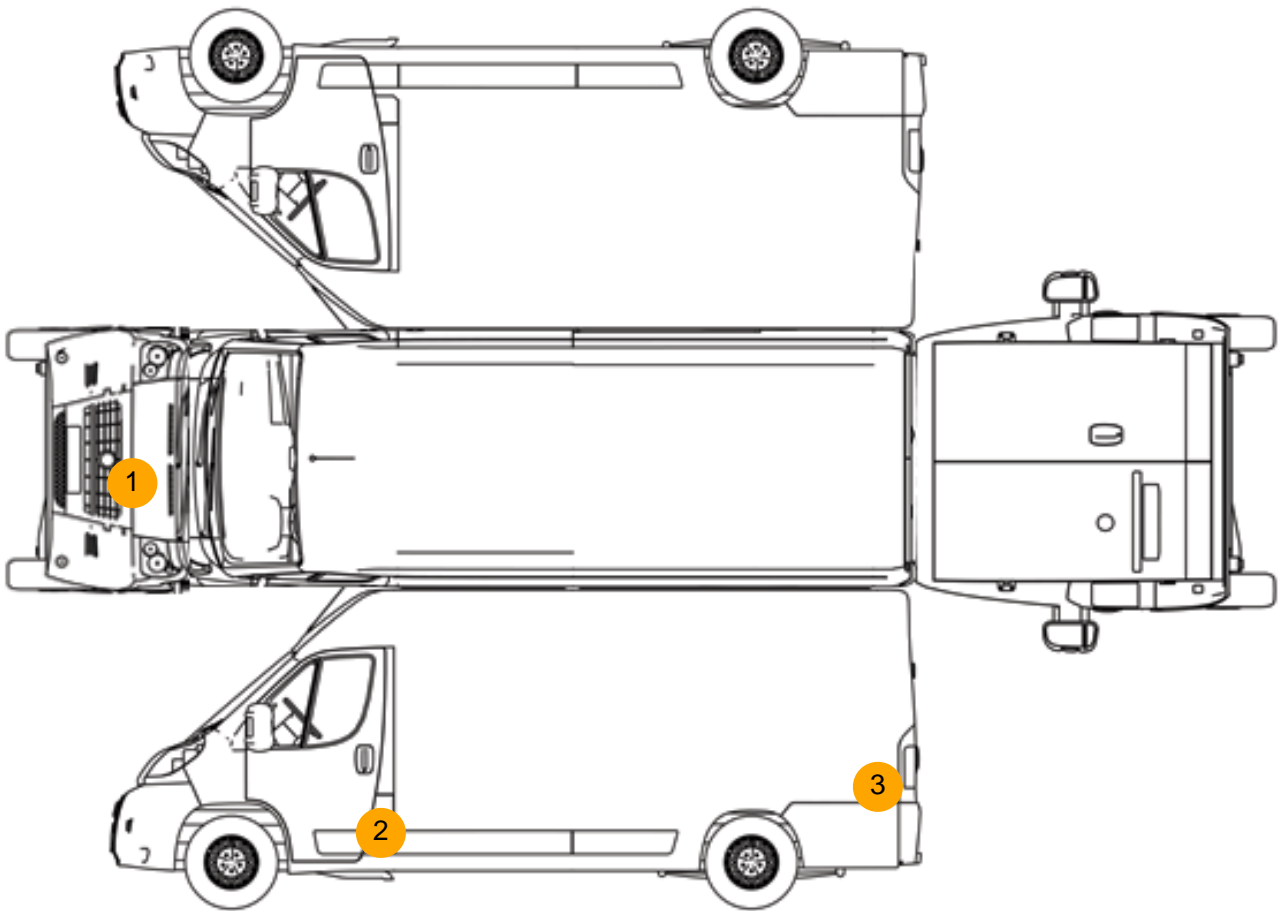

Condition Check