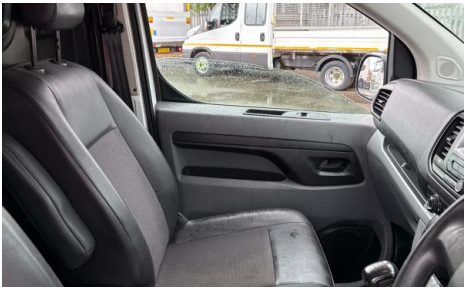

WARNING LIGHT ON DASH AD-BLUE, E/MIRRORS, TWIN SIDE LOAD DOOR

Tyres

NSF
NSR
OSF
OSR
Spare

Features

- Bluetooth connection
- Rear parking sensor
- Front electric windows
- Cloth seat trim
- Cruise control
- Auxiliary input socket
- Drivers airbag
- Front parking sensor
- Digital radio
- Passenger airbag
- Park assist camera
- Air conditioning
- Central locking

Photos

Condition Check

Damage Photos

1: Panel Front
Chipped
Multiple Chips

2: Door nsf
Scratched
Over 25mm Thru Paint

3: Qtr Panel nsr
 Scratched
 Over 25mm Thru Paint

4: Carpets Front
 Holed
 Over 3mm

5: Dash Warning Lights
 Displayed
 No Action