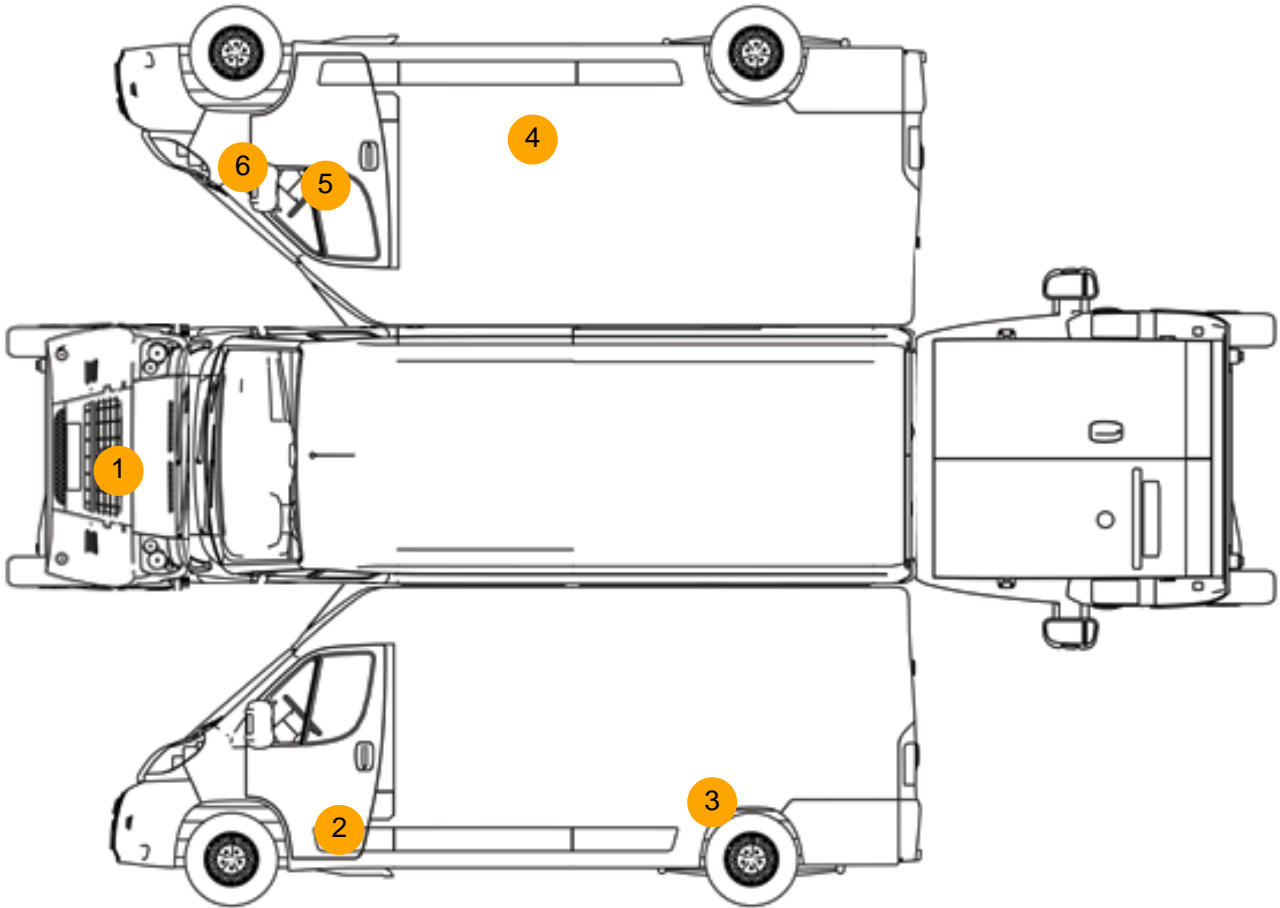

TWIN SIDE LOAD DOOR, E/MIRRORS, AD-BLUE, DEADLOCKS

Tyres

NSF
NSR
OSF
OSR
Spare

Features

- Bluetooth connection
- Auxiliary input socket
- Drivers airbag
- Cruise control
- Digital radio
- Passenger airbag
- Front parking sensor
- Air conditioning
- Central locking
- Rear parking sensor
- Front electric windows
- Cloth seat trim

Photos

Condition Check

Damage Photos

1: Panel Front
Chipped
Multiple Chips

2: Door nsf
Scratched
Over 25mm Thru Paint

3: Qtr Panel nsr
Dented
Over 30mm

4: Qtr Panel osr
Dented
Over 30mm

5: Door osf
Scratched
Over 25mm Thru Paint