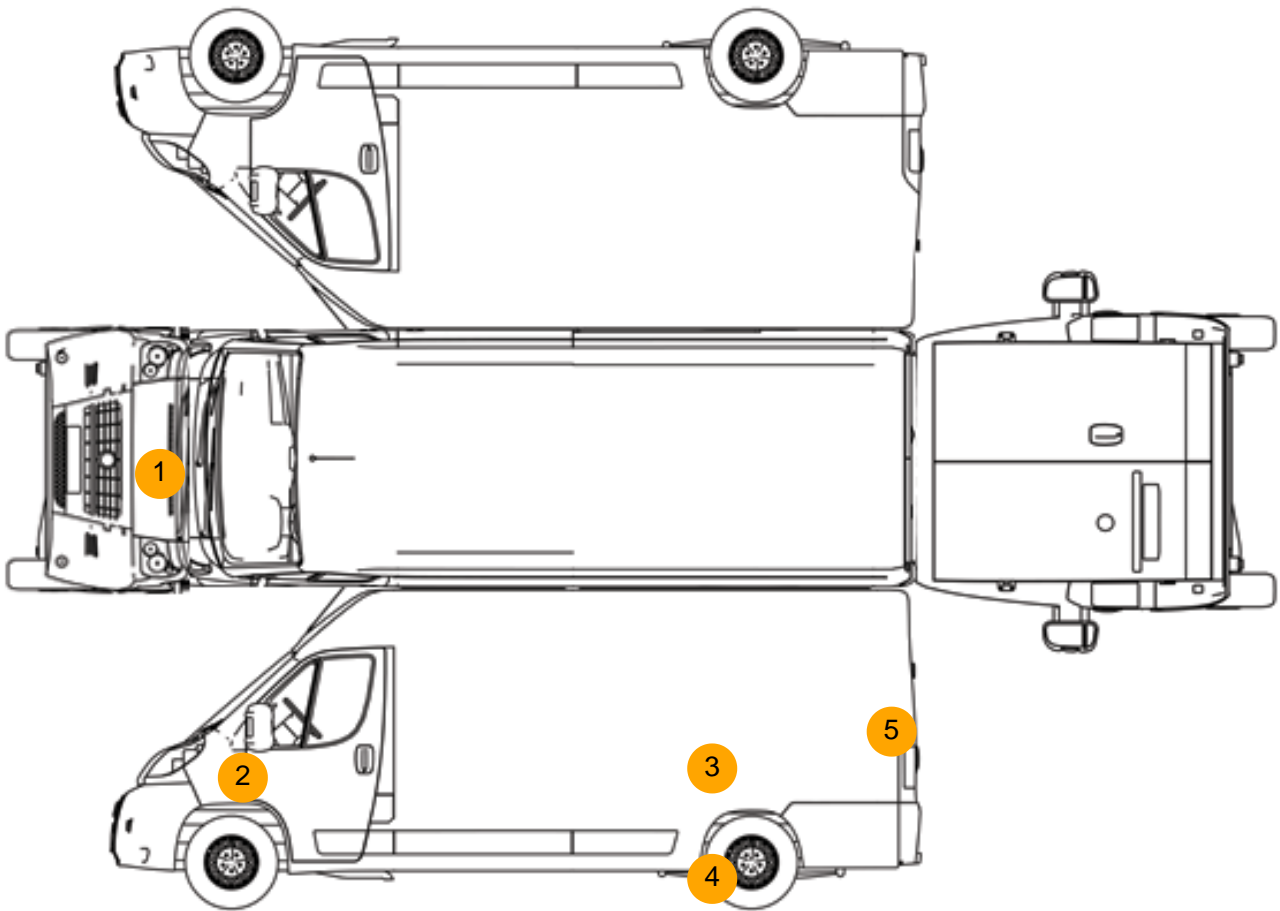

Photos

AUTOMOBILES PEUGEOT
 n° 200746-0533
 VXEVBYHRK17006081
 2880 KG
 1- 4230 KG
 2- 1800 KG
 VBYHRK-AZF01D
 2940093

Condition Check

Damage Photos

1: Bonnet
Chipped
Multiple Chips

2: Wing nsf
Scratched
Over 25mm Not Thru Paint