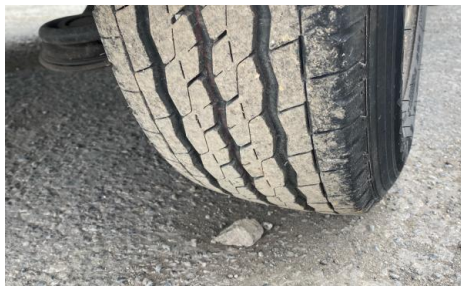

FL69XAW

Vauxhall Vivaro 2900 1.5d 100PS Edition

Inspection		Vehicle	
Serious Damage?	No	VAT	Plus VAT
		V5	To Follow

Details					
Reg. date	31/10/2019	Colour	WHITE	CAP Average	£6,650.00
Year	2019	VIN	VXEVBVYHRKL7005055	CAP Below	£5,175.00
Mileage	55,223 Miles Warranted	Body Style	Panel Van L1	Gearbox	MANUAL
Fuel Type	Diesel	MOT Due	30/08/2026	Gears	6
GVW	2830kg	CAP Clean	£7,700.00		

TWIN SIDE LOAD DOOR, E/MIRRORS, AD-BLUE, DEADLOCKS (NO KEYS)

Tyres
NSF
NSR
OSF
OSR
Spare

Features

- Bluetooth connection
- Rear parking sensor
- Front electric windows
- Cloth seat trim
- Cruise control
- Auxiliary input socket
- Drivers airbag
- Front parking sensor
- Digital radio
- Passenger airbag
- Park assist camera
- Air conditioning
- Central locking

Photos

Condition Check

Damage Photos

1: Bonnet
Chipped
Multiple Chips

2: Panel Front
Chipped
Over 5mm

3: Qtr Panel nsr
Dented
With Paint Damage

4: Qtr Panel osr
Dented
Over 30mm

5: Qtr Panel osr
Scratched
Over 25mm Thru Paint