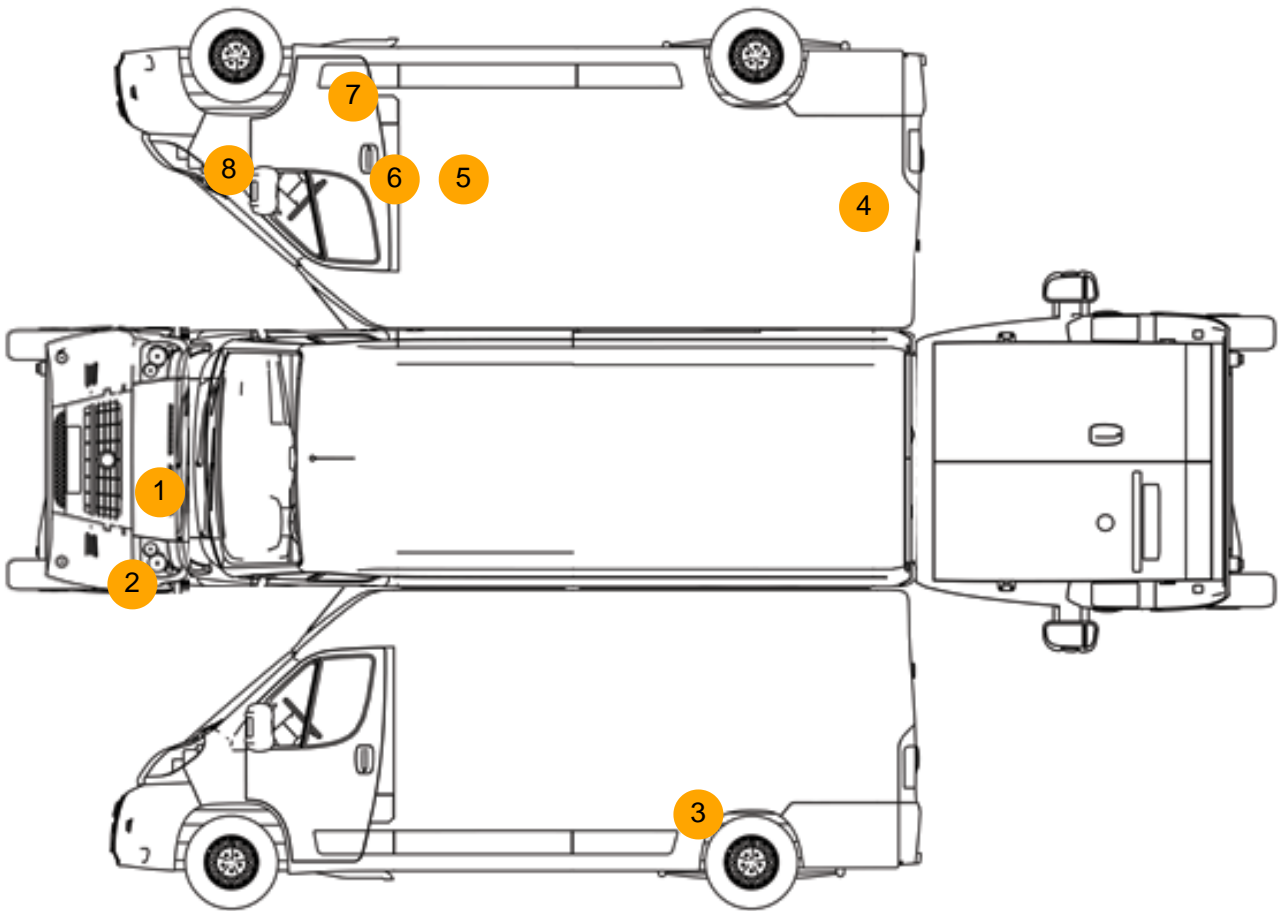

TWIN SIDE LOAD DOOR, E/MIRRORS, AD-BLUE, DEADLOCKS (NO KEYS)

Tyres
NSF
NSR
OSF
OSR
Spare

Features

- Bluetooth connection
- Rear parking sensor
- Front electric windows
- Cloth seat trim
- Cruise control
- Auxiliary input socket
- Drivers airbag
- Front parking sensor
- Digital radio
- Passenger airbag
- Park assist camera
- Air conditioning
- Central locking

Photos

Condition Check

Damage Photos

1: Bonnet
Chipped
Multiple Chips

2: Panel Front
Chipped
Over 5mm

3: Qtr Panel nsr
Dented
With Paint Damage

4: Qtr Panel osr
Dented
Over 30mm

5: Qtr Panel osr
Scratched
Over 25mm Thru Paint