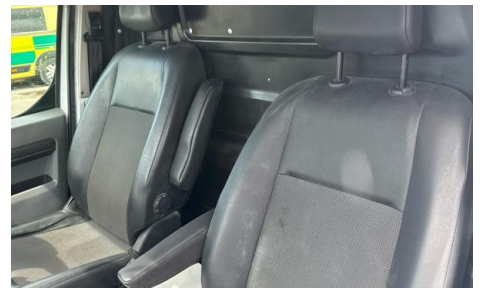

NON RUNNER - AD-BLUE MALFUNCTION TWIN SIDE LOAD DOOR, E/MIRRORS, MOT SHOWS 66,458 MILES 10/09/2025

Tyres

NSF
NSR
OSF
OSR
Spare

Features

- Bluetooth connection
- Rear parking sensor
- Front electric windows
- Cloth seat trim
- Cruise control
- Auxiliary input socket
- Drivers airbag
- Front parking sensor
- Digital radio
- Passenger airbag
- Park assist camera
- Air conditioning
- Central locking

Photos

Condition Check

Damage Photos

1: Panel Front
Scratched
Over 25mm Thru Paint

2: Bumper Front Grill
Broken
Replace

3: Number Plate Front
Broken
Replace

4: Wing nsf
Dented
With Paint Damage

5: Wing nsf
Scratched
Over 25mm Thru Paint