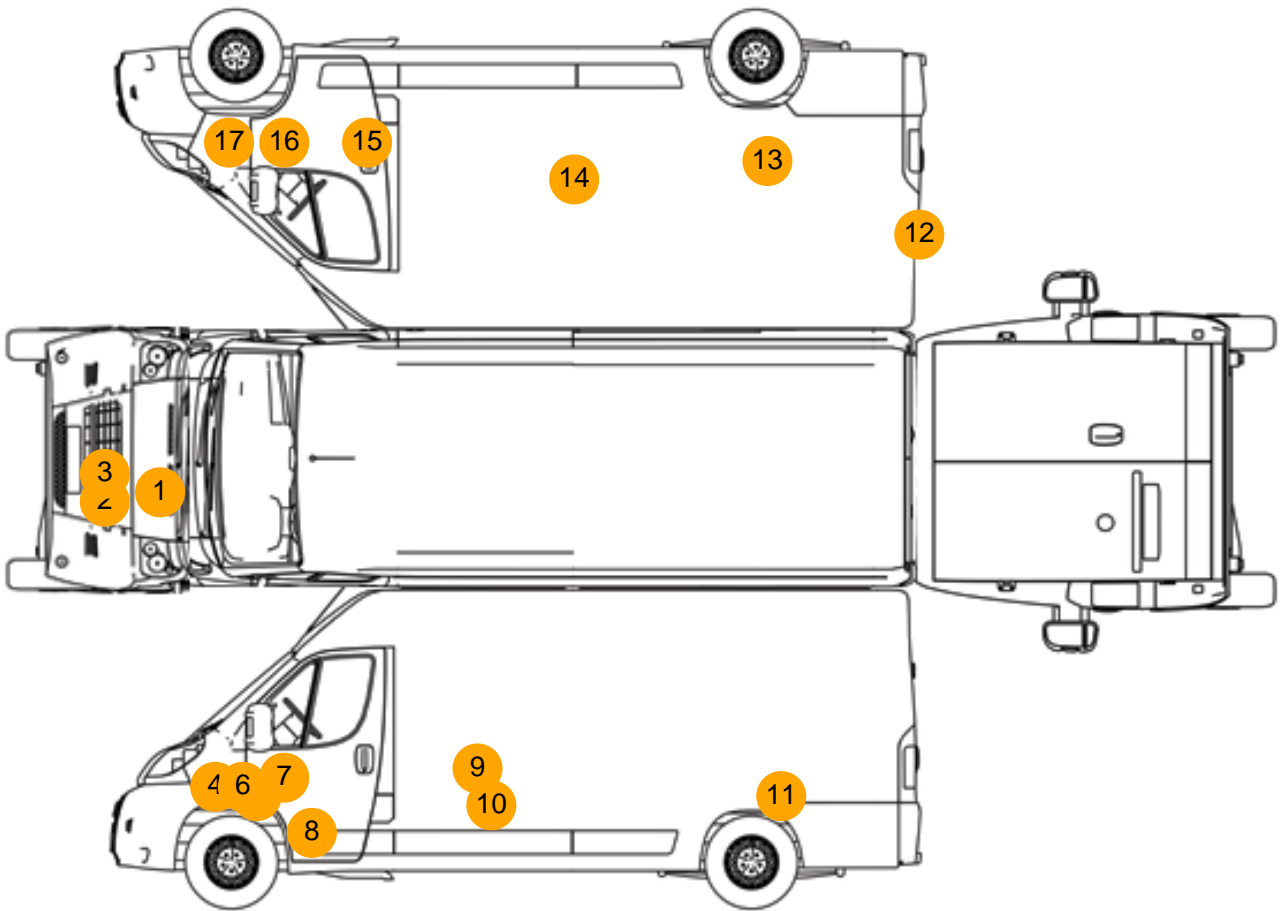

NON RUNNER - AD-BLUE MALFUNCTION TWIN SIDE LOAD DOOR, E/MIRRORS, MOT SHOWS 66,458 MILES 10/09/2025

Tyres

NSF
NSR
OSF
OSR
Spare

Features

- Bluetooth connection
- Rear parking sensor
- Front electric windows
- Cloth seat trim
- Cruise control
- Auxiliary input socket
- Drivers airbag
- Front parking sensor
- Digital radio
- Passenger airbag
- Park assist camera
- Air conditioning
- Central locking

Photos

Condition Check

Damage Photos

1: Panel Front
Scratched
Over 25mm Thru Paint

2: Bumper Front Grill
Broken
Replace

3: Number Plate Front
Broken
Replace

4: Wing nsf
Dented
With Paint Damage

5: Wing nsf
Scratched
Over 25mm Thru Paint