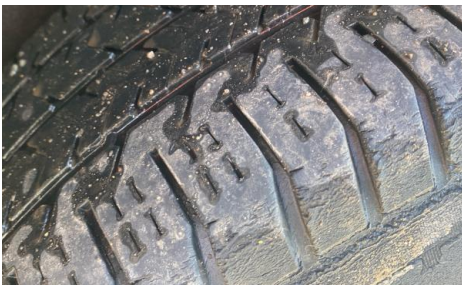

FP69YYA

Vauxhall Vivaro 2900 1.5d 100PS EDITION

Inspection		Vehicle	
Serious Damage?	No	VAT	Plus VAT
		V5	Present

Details					
Reg. date	31/12/2019	Colour	WHITE	CAP Average	£6,225.00
Year	2019	VIN	VXEVBVYHRKL7006609	CAP Below	£4,850.00
Mileage	64,730 Miles Warranted	Body Style	Panel Van L1	Gearbox	MANUAL
Fuel Type	Diesel	MOT Due	07/09/2026	Gears	6
GVW	2830kg	CAP Clean	£7,225.00		

WARNING LIGHTS ON DASH, SMOKING AD-BLUE, TWIN SIDE LOAD DOOR, E/ MIRRORS, DEADLOCKS

Tyres
NSF
NSR
OSF
OSR
Spare

Features

- Bluetooth connection
- Rear parking sensor
- Front electric windows
- Cloth seat trim
- Cruise control
- Auxiliary input socket
- Drivers airbag
- Front parking sensor
- Digital radio
- Passenger airbag
- Park assist camera
- Air conditioning
- Central locking

Photos

Condition Check

Damage Photos

1: Bonnet
Chipped
Multiple Chips

2: Qtr Panel nsr
Scratched
Over 25mm Thru Paint

3: Qtr Panel nsr
Dented
Over 30mm

4: Qtr Panel osr
Scratched
UpTo 25mm Thru Paint

5: Seat Base Cover nsf
Holed
Over 3mm