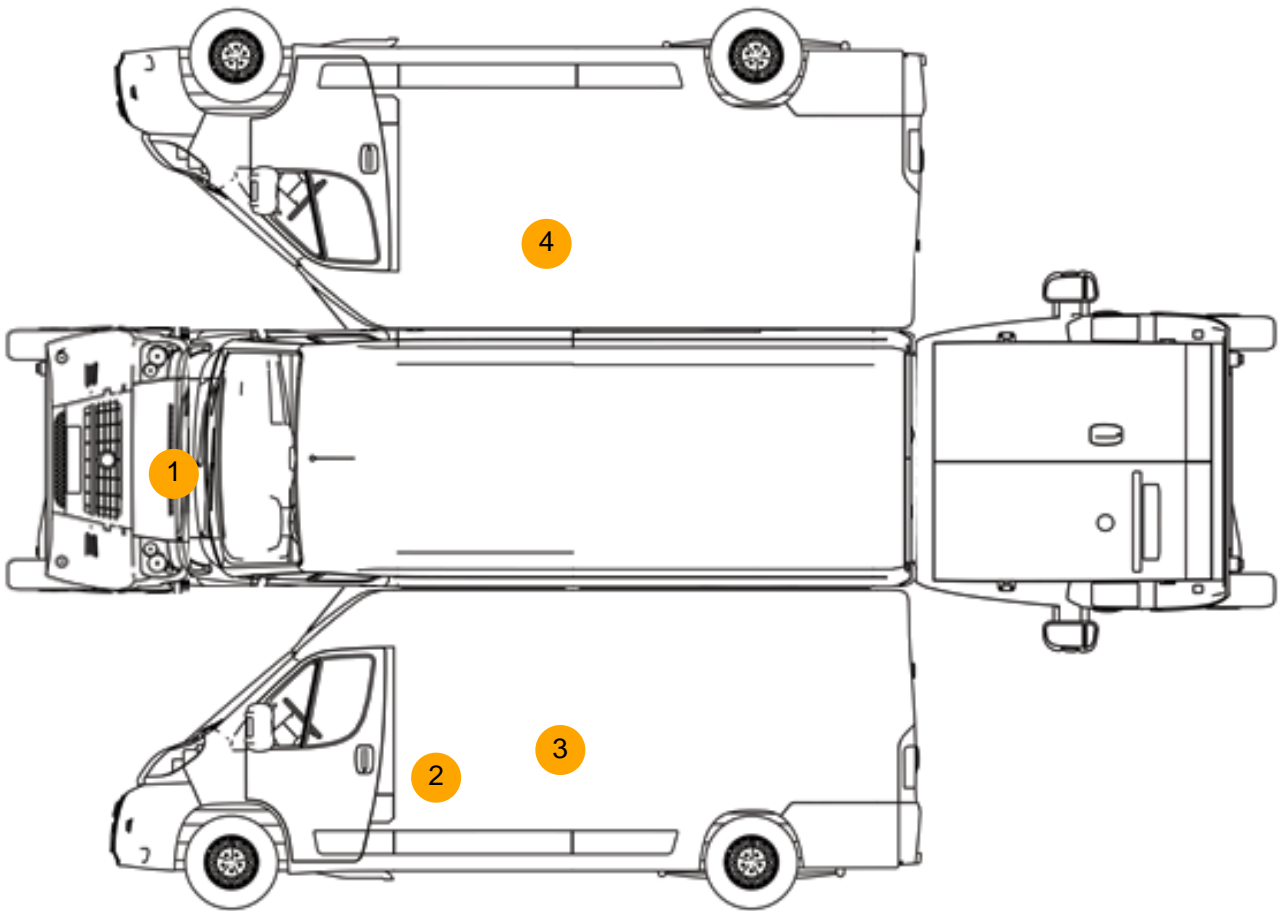

WARNING LIGHTS ON DASH, SMOKING AD-BLUE, TWIN SIDE LOAD DOOR, E/ MIRRORS, DEADLOCKS

Tyres
NSF
NSR
OSF
OSR
Spare

Features

- Bluetooth connection
- Rear parking sensor
- Front electric windows
- Cloth seat trim
- Cruise control
- Auxiliary input socket
- Drivers airbag
- Front parking sensor
- Digital radio
- Passenger airbag
- Park assist camera
- Air conditioning
- Central locking

Photos

Condition Check

Damage Photos

1: Bonnet
Chipped
Multiple Chips

2: Qtr Panel nsr
Scratched
Over 25mm Thru Paint

3: Qtr Panel nsr
Dented
Over 30mm

4: Qtr Panel osr
Scratched
UpTo 25mm Thru Paint

5: Seat Base Cover nsf
Holed
Over 3mm