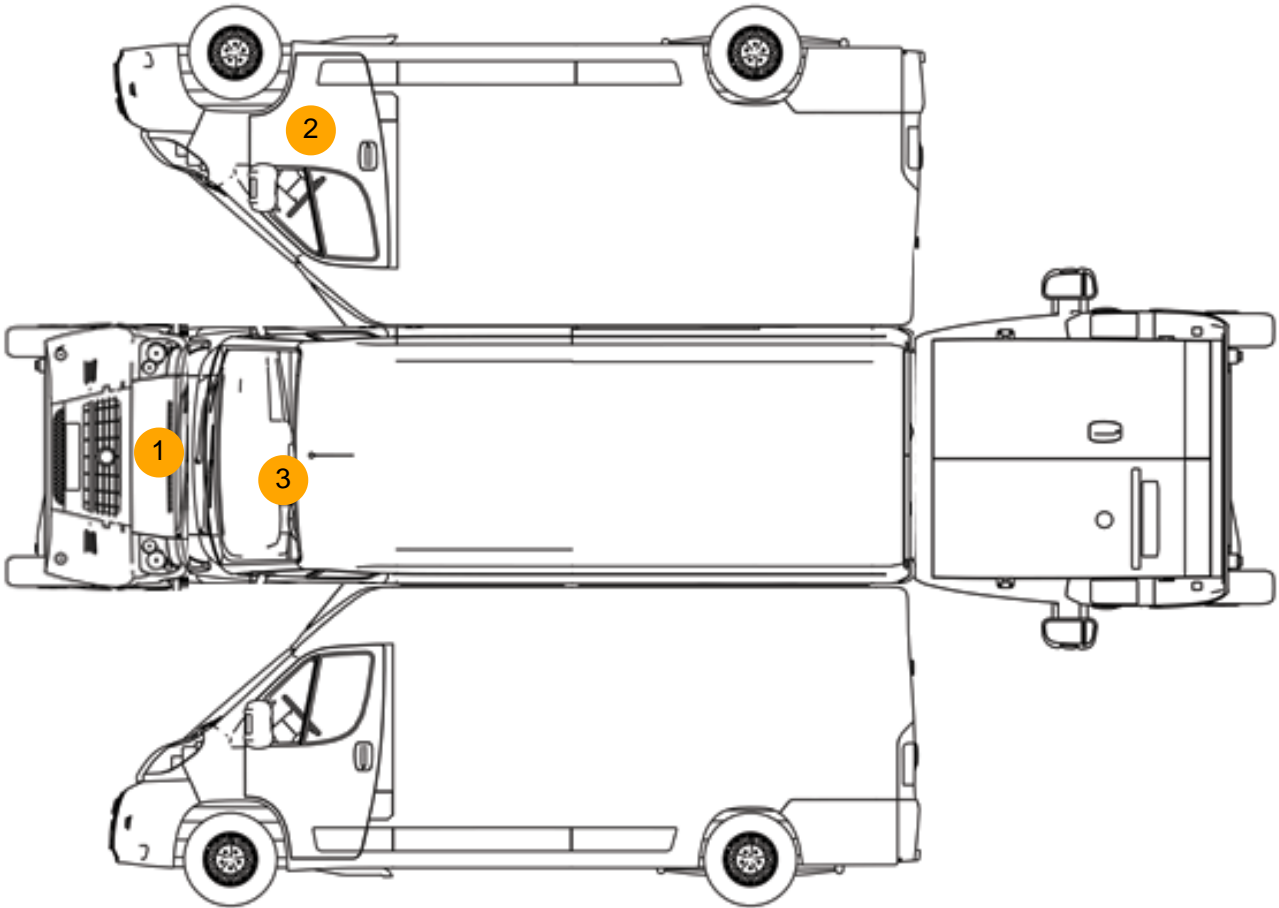

Condition Check