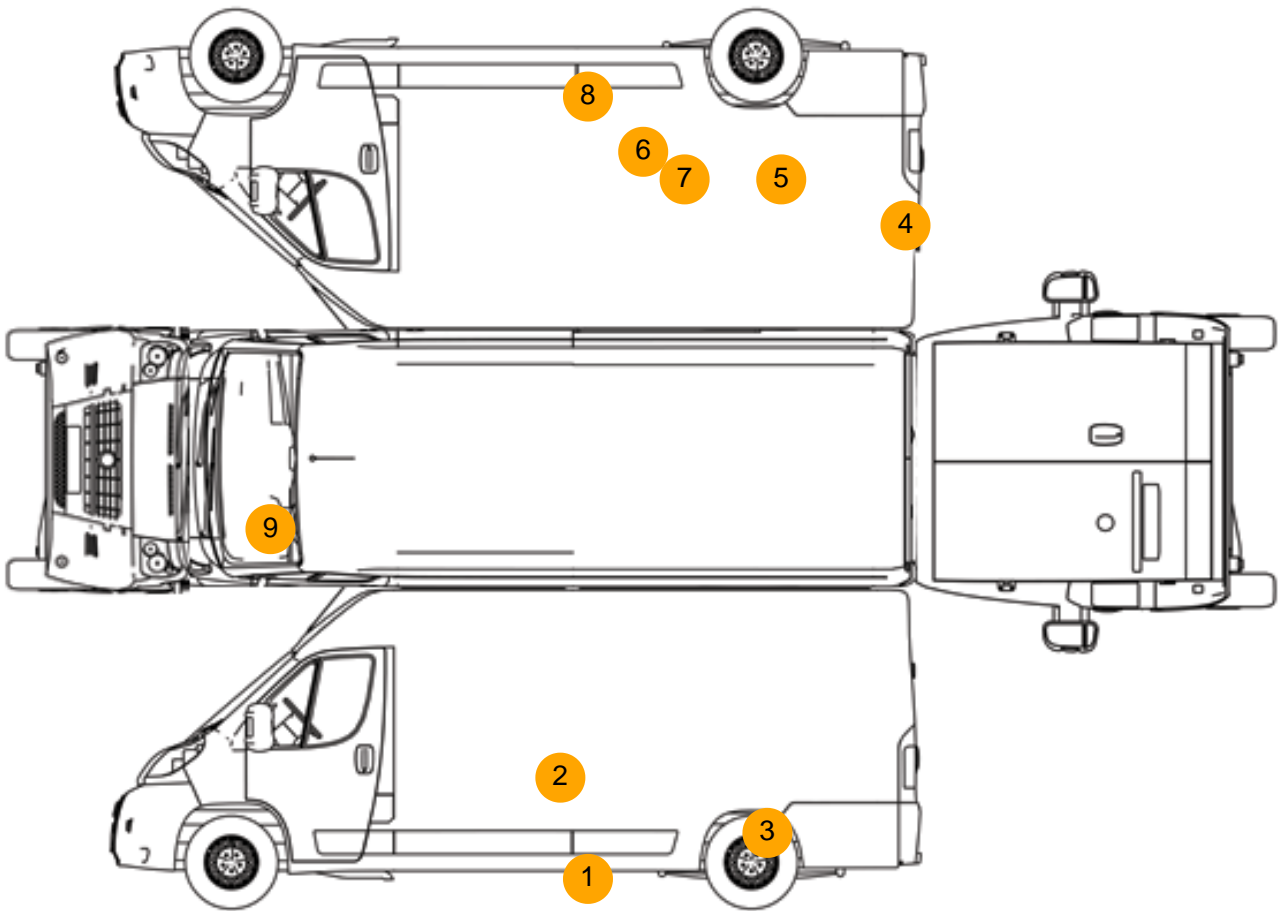

AD-BLUE, TWIN SIDE LOAD DOOR, E/ MIRRORS

Tyres

NSF
NSR
OSF
OSR
Spare

Features

- Bluetooth connection
- Rear parking sensor
- Front electric windows
- Cloth seat trim
- Cruise control
- Auxiliary input socket
- Drivers airbag
- Front parking sensor
- Digital radio
- Passenger airbag
- Park assist camera
- Air conditioning
- Central locking

Photos

Condition Check

Damage Photos

1: Sill ns
Dented
Over 30% Of Panel

2: Qtr Panel nsr
Dented
Over 30mm

3: Qtr Panel nsr
Dented
With Paint Damage

4: Qtr Panel osr
Dented
Over 30mm

5: Qtr Panel osr
Dented
Over 30mm