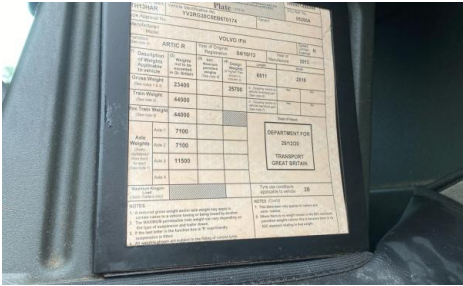

TH13HAR

Volvo FH 500

Inspection		Vehicle	
Serious Damage?	No	VAT	Plus VAT
		V5	Buyer To Apply

Details			
Reg. date	04/10/2013	Colour	SILVER
Year	2013	VIN	YV2RG30C5EB670174
Mileage	1,362,445 Km Not Warranted	Body Style	Tractor Unit
Fuel Type	Diesel	Cab Type	XL GLOBETROTTER CAB
GVW	44000kg	Gearbox	AUTOMATIC
		Axle Combi	6x2
		Steering Combi	Mid-Lift
		Rear Suspension	Air

SLIDING 5TH WHEEL

Tyres				
NSF	NSI1	NSI2	NSI3	NSI4
OSF	OSI1	OSI2	OSI3	OSI4
Spare	NSO1	NSO2	NSO3	NSO4
	OSO1	OSO2	OSO3	OSO4

Features

- Bluetooth connection
- Front electric windows
- Cruise control
- Drivers airbag
- Digital radio
- Central locking
- Air conditioning
- Leather seat trim

Photos

Condition Check

Damage Photos

1: Door Pad osf
Broken
Replace

2: Seat Base Cover osf
Soiled
Heavy

3: Seat Back Cover of
Soiled
Heavy

Interior

Carpet Condition	OK	Upholstery Condition	Poor
Seat Condition	Poor	Odour	-
Engine Runs	OK	No Excessive Smoking	OK
EML light illuminated	OK	DPF light illuminated	OK
ABS light illuminated	OK		