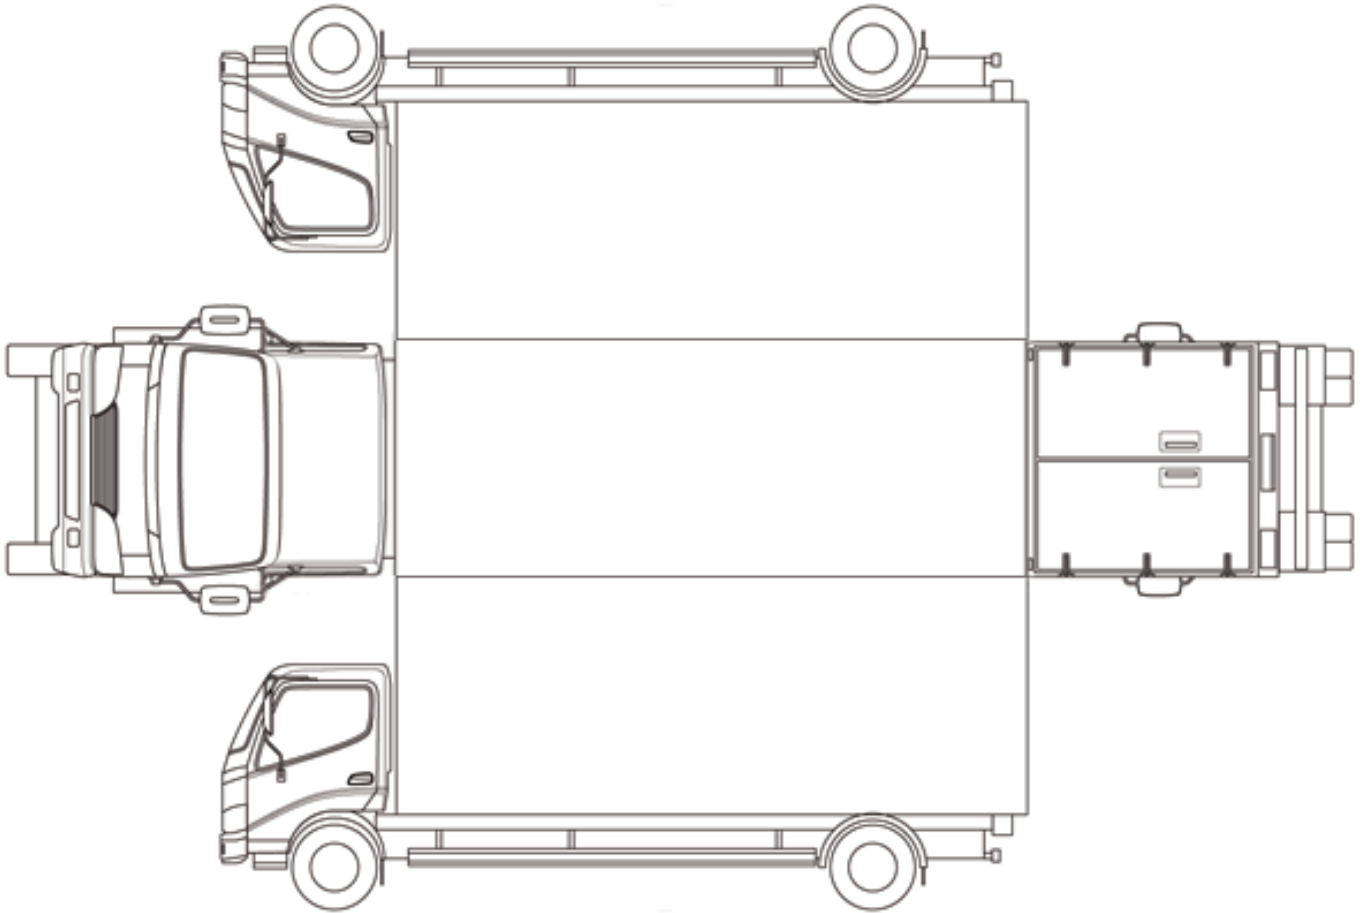

Condition Check