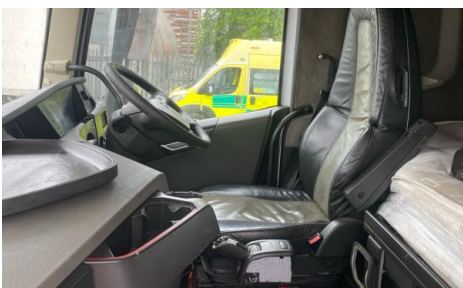

SLIDING 5TH WHEEL

Tyres				
NSF	NSI1	NSI2	NSI3	NSI4
OSF	OSI1	OSI2	OSI3	OSI4
Spare	NSO1	NSO2	NSO3	NSO4
	OSO1	OSO2	OSO3	OSO4

Features

- Bluetooth connection
- Front electric windows
- Cruise control
- Drivers airbag
- Digital radio
- Central locking
- Air conditioning
- Leather seat trim

Photos

Condition Check

Damage Photos

1: Door Pad osf
Broken
Replace

2: Seat Base Cover osf
Soiled
Heavy

3: Seat Back Cover of
Soiled
Heavy

Interior

Carpet Condition	OK	Upholstery Condition	Poor
Seat Condition	Poor	Odour	-
Engine Runs	OK	No Excessive Smoking	OK
EML light illuminated	OK	DPF light illuminated	OK
ABS light illuminated	OK		