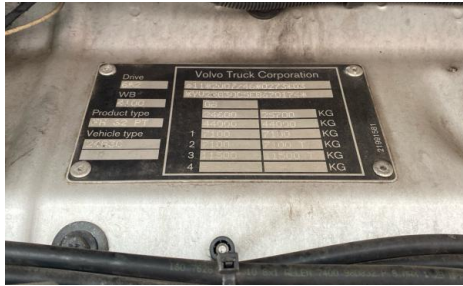

TH13HAR

Volvo FH 500

Inspection		Vehicle	
Serious Damage?	No	VAT	Plus VAT
		V5	Buyer To Apply

Details			
Reg. date	04/10/2013	Colour	SILVER
Year	2013	VIN	YV2RG30C5EB670174
Mileage	1,362,445 Km Not Warranted	Body Style	Tractor Unit
Fuel Type	Diesel	Cab Type	XL GLOBETROTTER CAB
GVW	44000kg	Gearbox	AUTOMATIC
		Axle Combi	6x2
		Steering Combi	Mid-Lift
		Rear Suspension	Air

SLIDING 5TH WHEEL

Tyres				
NSF	NSI1	NSI2	NSI3	NSI4
OSF	OSI1	OSI2	OSI3	OSI4
Spare	NSO1	NSO2	NSO3	NSO4
	OSO1	OSO2	OSO3	OSO4

Features

- Bluetooth connection
- Front electric windows
- Cruise control
- Drivers airbag
- Digital radio
- Central locking
- Air conditioning
- Leather seat trim

Photos

Condition Check

Damage Photos

1: Door Pad osf
Broken
Replace

2: Seat Base Cover osf
Soiled
Heavy

3: Seat Back Cover of
Soiled
Heavy

Interior

Carpet Condition	OK	Upholstery Condition	Poor
Seat Condition	Poor	Odour	-
Engine Runs	OK	No Excessive Smoking	OK
EML light illuminated	OK	DPF light illuminated	OK
ABS light illuminated	OK		