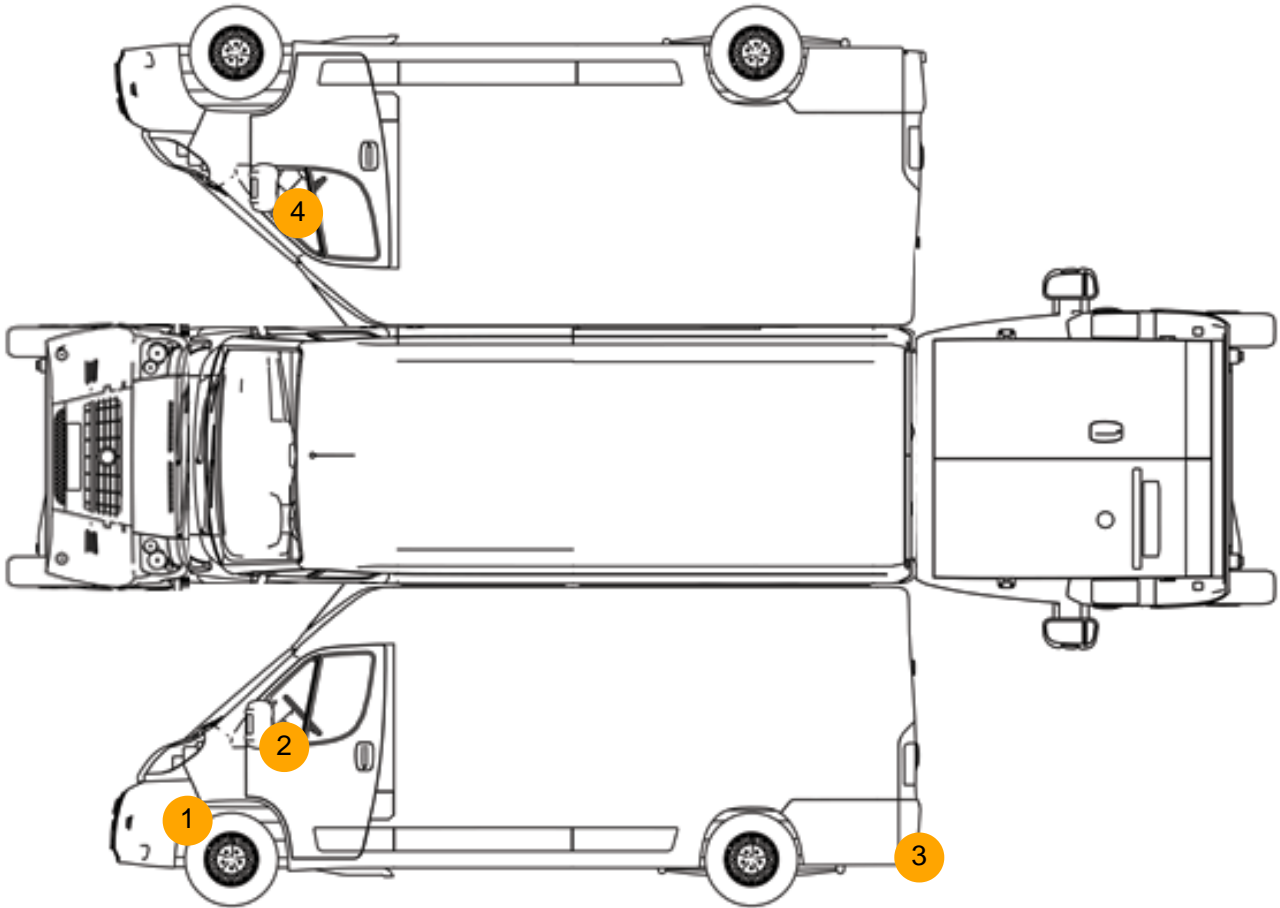

Condition Check