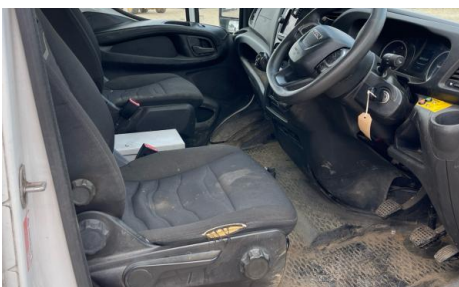

NON RUNNER-CRANKS BUT WILL NOT FIRE 3520 WB, AIR COMPRESSOR EQUIPMENT & 110V OUTLETS, SIDE LOADING DOOR, AD BLUE, E/MIRRORS

Tyres

NSF

NSR

OSF

OSR

Spare

Features

- Front parking sensor
- Rear parking sensor
- Air conditioning
- Front electric windows

Photos

Condition Check

Damage Photos

1: Bumper Front Moulding
Scuffed (Unpainted)
Up To 100mm

2: Door Mirror Assy nsf
Scuffed (Unpainted)
Over 100mm