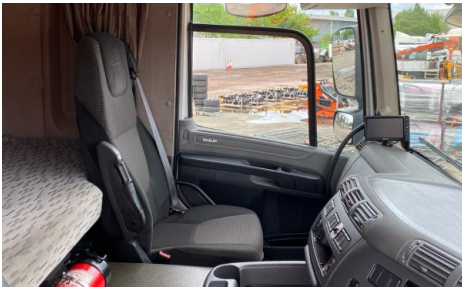

- Bluetooth connection
- Air conditioning
- Cruise control
- Front electric windows
- Park assist camera
- Central locking
- Digital radio
- Cloth seat trim

Photos

Condition Check

Damage Photos

1: Bonnet
Chipped
Multiple Chips