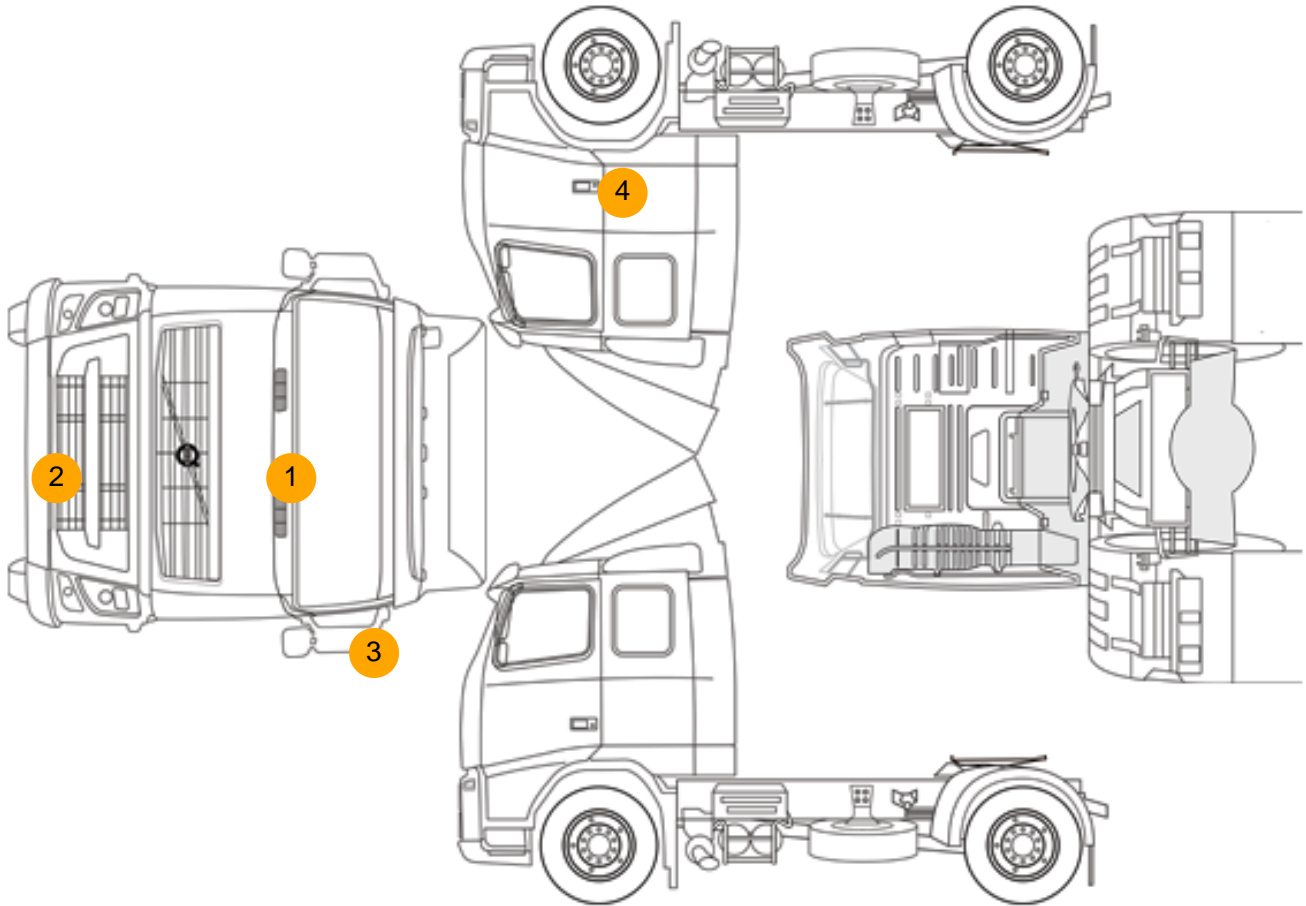

- Bluetooth connection
- Air conditioning
- Cruise control
- Front electric windows
- Park assist camera
- Central locking
- Digital radio
- Cloth seat trim

Photos

Condition Check

Damage Photos

1: Bonnet
Chipped
Multiple Chips