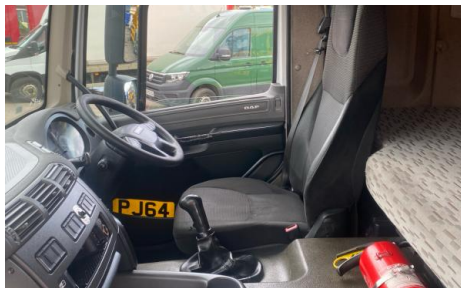

MOT Due 31/10/2026

Cab Type SLEEPER CAB

Gearbox MANUAL

Axle Combi 4x2

Rear Suspension Air

Tyres

NSF	NSI1	NSI2	NSI3	NSI4
OSF	OSI1	OSI2	OSI3	OSI4
Spare	NSO1	NSO2	NSO3	NSO4
	OSO1	OSO2	OSO3	OSO4

Features

- Bluetooth connection
- Air conditioning
- Cruise control
- Front electric windows
- Park assist camera
- Central locking
- Digital radio
- Cloth seat trim

Photos

Condition Check

Damage Photos

1: Bonnet
Chipped
Multiple Chips