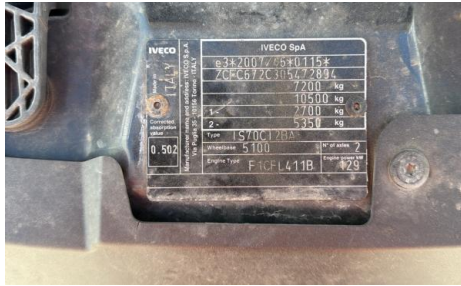

WV72AEF

Iveco Daily 72.180

Inspection		Vehicle	
Serious Damage?	No	VAT	Plus VAT
		V5	Present

Details

Reg. date	13/09/2022	Colour	BLUE & WHITE	Gearbox	AUTOMATIC
Year	2022	VIN	ZCFC672C305472894	Axle Combi	4x2
Mileage	134,602 Km Warranted	Body Style	Curtainside	Rear Suspension	Steel
Fuel Type	Diesel	MOT Due	31/10/2026	Tail Lift	Cantilever
GVW	7200kg	Cab Type	DAY CAB		

NEAR SIDE CAB MOUNT DAMAGED T/LIFT TESTED 24/02/2026

Tyres

NSF	NSI1	NSI2	NSI3	NSI4
OSF	OSI1	OSI2	OSI3	OSI4
Spare	NSO1	NSO2	NSO3	NSO4
	OSO1	OSO2	OSO3	OSO4

Features

- Air conditioning

Photos

Condition Check

Damage Photos