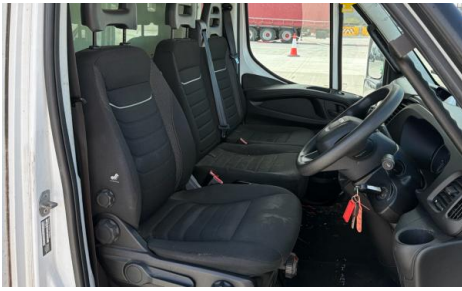

WV72AEF

Iveco Daily 72.180

Inspection		Vehicle	
Serious Damage?	No	VAT	Plus VAT
		V5	Present

Details

Reg. date	13/09/2022	Colour	BLUE & WHITE	Gearbox	AUTOMATIC
Year	2022	VIN	ZCFC672C305472894	Axle Combi	4x2
Mileage	134,602 Km Warranted	Body Style	Curtainside	Rear Suspension	Steel
Fuel Type	Diesel	MOT Due	31/10/2026	Tail Lift	Cantilever
GVW	7200kg	Cab Type	DAY CAB		

NEAR SIDE CAB MOUNT DAMAGED T/LIFT TESTED 24/02/2026

Tyres

NSF	NSI1	NSI2	NSI3	NSI4
OSF	OSI1	OSI2	OSI3	OSI4
Spare	NSO1	NSO2	NSO3	NSO4
	OSO1	OSO2	OSO3	OSO4

Features

- Air conditioning

Photos

Condition Check

Damage Photos