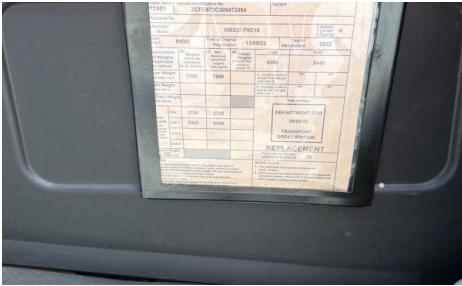

WV72AEF

Iveco Daily 72.180

Inspection		Vehicle	
Serious Damage?	No	VAT	Plus VAT
		V5	Present

Details

Reg. date	13/09/2022	Colour	BLUE & WHITE	Gearbox	AUTOMATIC
Year	2022	VIN	ZCFC672C305472894	Axle Combi	4x2
Mileage	134,602 Km Warranted	Body Style	Curtainside	Rear Suspension	Steel
Fuel Type	Diesel	MOT Due	31/10/2026	Tail Lift	Cantilever
GVW	7200kg	Cab Type	DAY CAB		

NEAR SIDE CAB MOUNT DAMAGED T/LIFT TESTED 24/02/2026

Tyres

NSF	NSI1	NSI2	NSI3	NSI4
OSF	OSI1	OSI2	OSI3	OSI4
Spare	NSO1	NSO2	NSO3	NSO4
	OSO1	OSO2	OSO3	OSO4

Features

- Air conditioning

Photos

Condition Check

Damage Photos

Interior

Carpet Condition -
Seat Condition -

Upholstery Condition -
Odour -