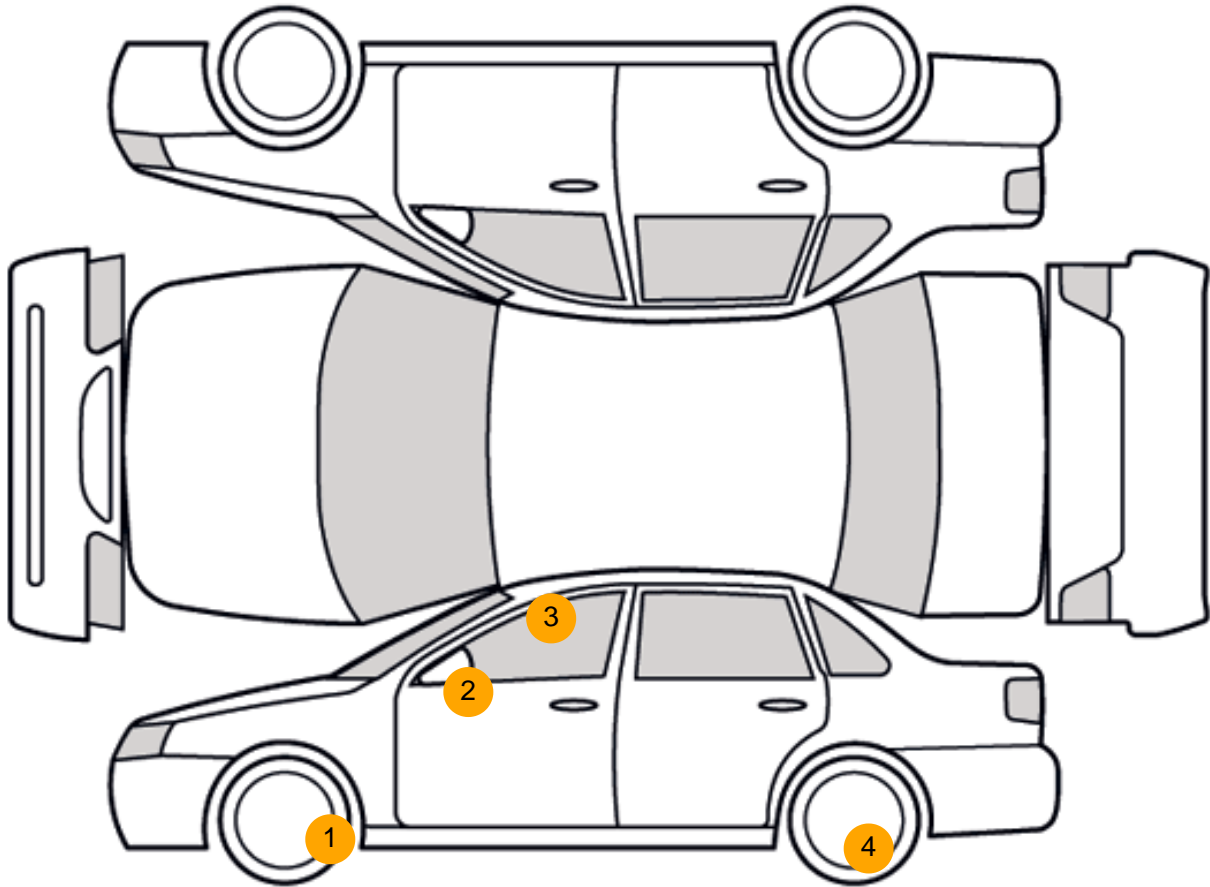

KEYLESS IGNITION

Tyres
NSF
NSR
OSF
OSR
Spare

Features

- Bluetooth connection
- Navigation system
- Rear wiper
- Air conditioning
- Passenger airbag
- Cruise control
- Park assist camera
- Reverse parking aid
- Climate control
- Central locking
- Front parking sensor
- PAS
- Steering wheel mounted controls
- Metallic Paint
- Leather seat trim
- Heated front seat
- Rear parking sensor
- Digital radio
- Drivers airbag
- Alloy wheels

Photos

Condition Check

Damage Photos

1: Wheel nsf
Scratched
Over 50mm

2: Door Mirror Assy nsf
Scuffed (Unpainted)
UpTo 100mm

3: A Post ns
Dented
Over 30mm

4: Wheel nsr
Scratched
Over 50mm

Interior