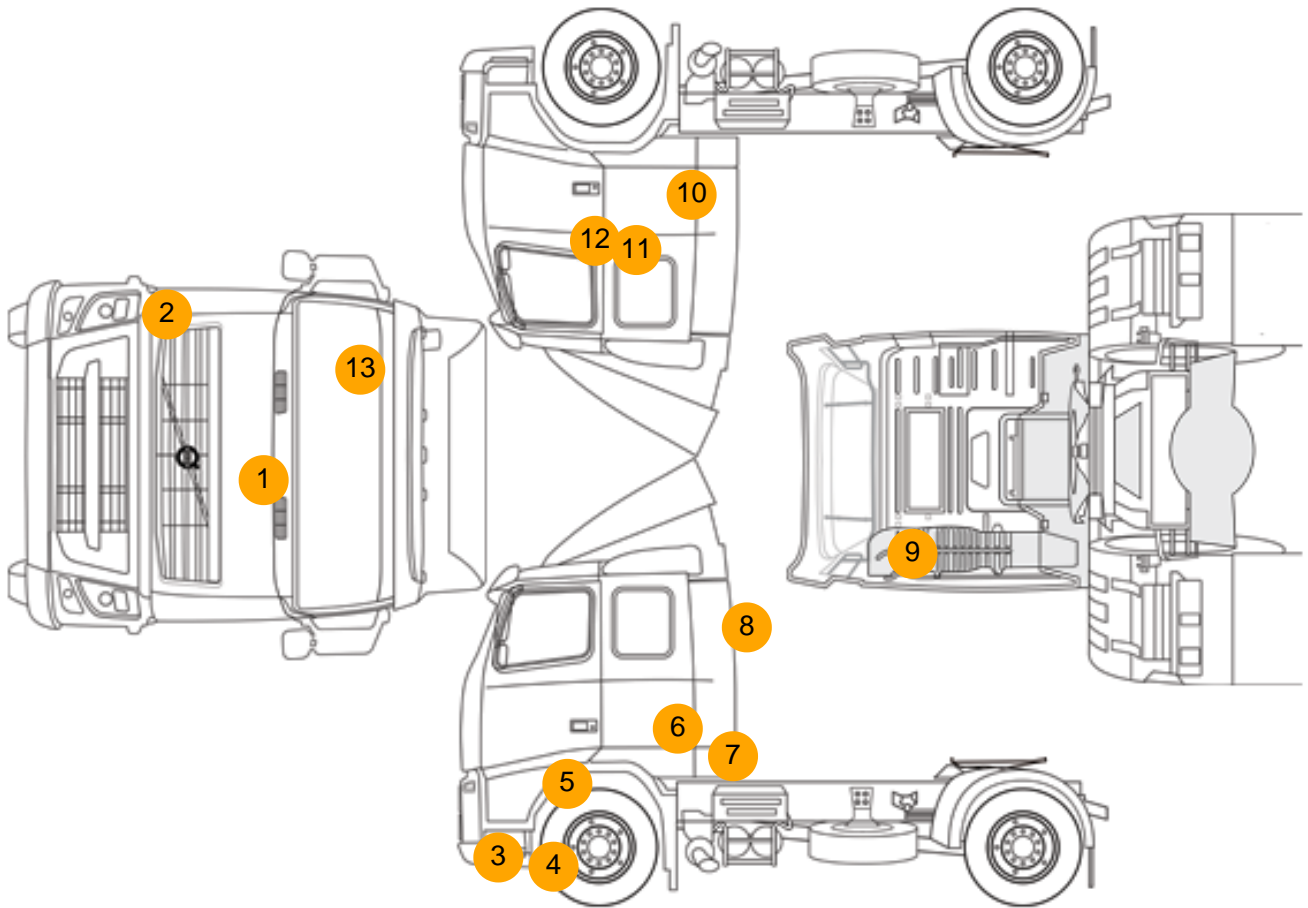

MIRROR CAMS, SLIDING 5TH WHEEL

Tyres				
NSF	NSI1	NSI2	NSI3	NSI4
OSF	OSI1	OSI2	OSI3	OSI4
Spare	NSO1	NSO2	NSO3	NSO4
	OSO1	OSO2	OSO3	OSO4

Features

- Bluetooth connection
- Air conditioning
- Cruise control
- Front electric windows
- Park assist camera
- Central locking
- Digital radio
- Cloth seat trim

Photos

Condition Check

Damage Photos

1: Bonnet
Chipped
Multiple Chips

2: Panel Front
Scratched
Over 25mm Thru Paint

3: Bumper Front
Scratched
25 to 100mm Thru Paint

4: Bumper Front Moulding
Scratched (Painted)
Over 25mm Thru Paint

5: Door nsf
Scratched
Over 25mm Thru Paint

6: Qtr Panel nsr
Chipped
Multiple Chips

7: Qtr Panel Trim ns
Scuffed
Over 25mm

8: Qtr Panel Trim ns
Scuffed
Over 25mm

9: Panel Rear
Scratched
Over 25mm Thru Paint