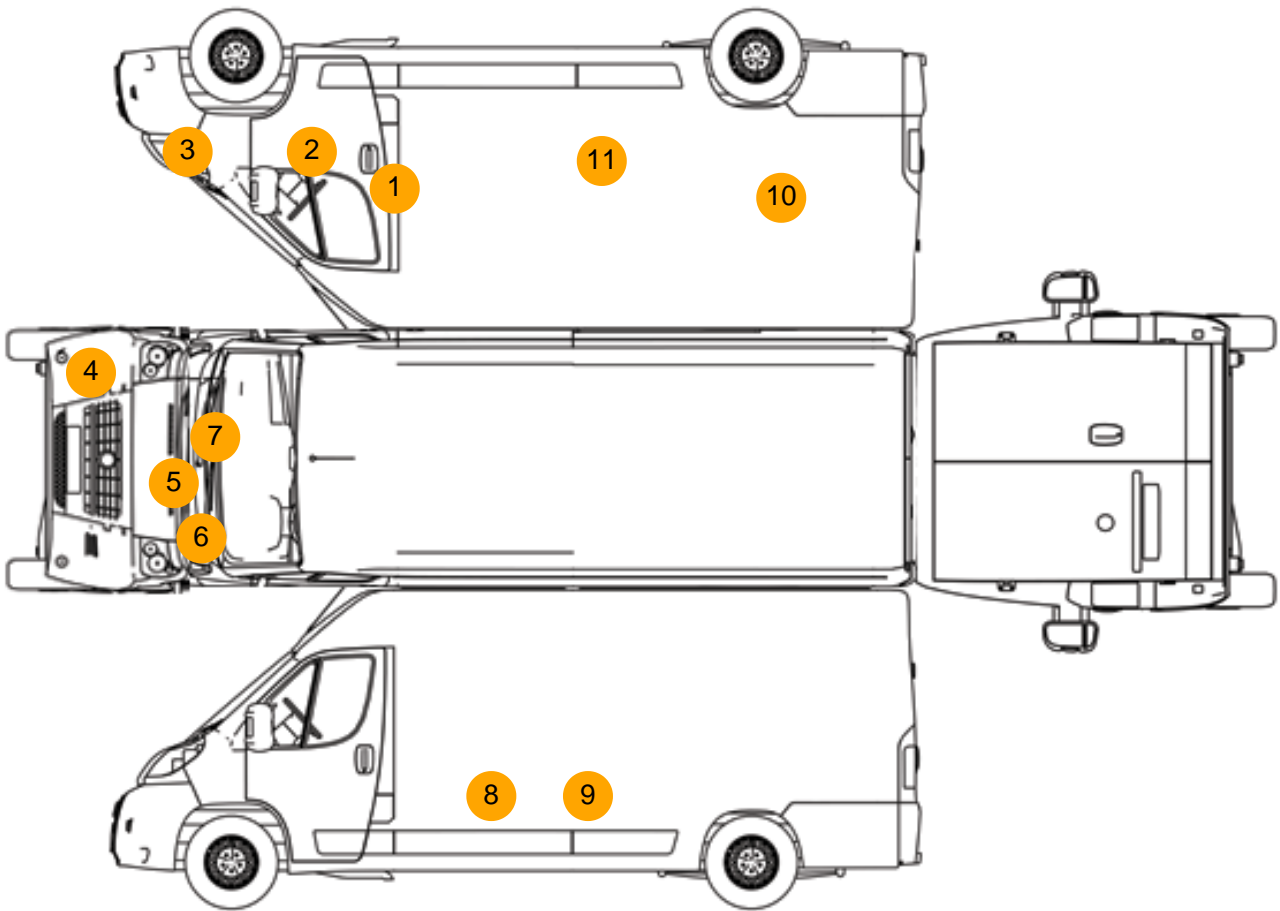

WARNING LIGHT ON DASH ELECTRIC ROLLER, REAR VIEW CAMERA, SPARE WHEEL, HEATED WINDSCREEN, E/MIRRORS, AD-BLUE, LEATHER.

Tyres

NSF	
NSR	
OSF	
OSR	
Spare	

Features

- Heated front seat
- Navigation system
- Rear parking sensor
- Radio/CD
- Air conditioning
- Front electric windows
- Central locking

Photos

Condition Check

Damage Photos

1: Door osf
Chipped
Edge Chip

2: Door osf
Scratched
Over 25mm Thru Paint

3: Wing osf
Scratched
Over 25mm Thru Paint

4: Bumper Front Moulding
Scratched (Painted)
Over 25mm Thru Paint