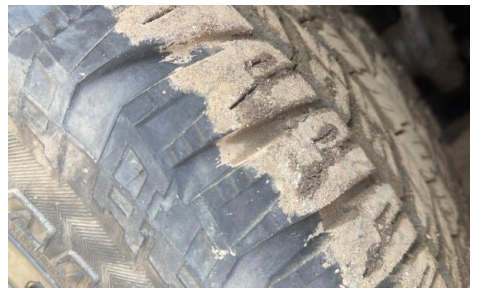

WARNING LIGHT ON DASH ELECTRIC ROLLER, REAR VIEW CAMERA, SPARE WHEEL, HEATED WINDSCREEN, E/MIRRORS, AD-BLUE, LEATHER.

Tyres

NSF	
NSR	
OSF	
OSR	
Spare	

Features

- Heated front seat
- Navigation system
- Rear parking sensor
- Radio/CD
- Air conditioning
- Front electric windows
- Central locking

Photos

Condition Check

Damage Photos

1: Door osf
Chipped
Edge Chip

2: Door osf
Scratched
Over 25mm Thru Paint

3: Wing osf
Scratched
Over 25mm Thru Paint

4: Bumper Front Moulding
Scratched (Painted)
Over 25mm Thru Paint