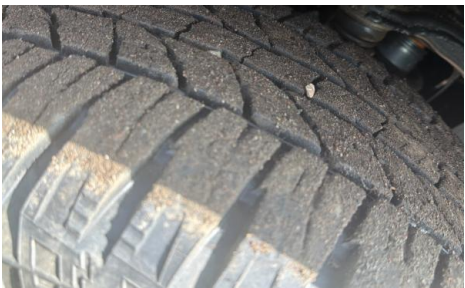

WARNING LIGHT ON DASH ELECTRIC ROLLER, REAR VIEW CAMERA, SPARE WHEEL, HEATED WINDSCREEN, E/MIRRORS, AD-BLUE, LEATHER.

Tyres

NSF	
NSR	
OSF	
OSR	
Spare	

Features

- Heated front seat
- Navigation system
- Rear parking sensor
- Radio/CD
- Air conditioning
- Front electric windows
- Central locking

Photos

Condition Check

Damage Photos

1: Door osf
Chipped
Edge Chip

2: Door osf
Scratched
Over 25mm Thru Paint

3: Wing osf
Scratched
Over 25mm Thru Paint

4: Bumper Front Moulding
Scratched (Painted)
Over 25mm Thru Paint