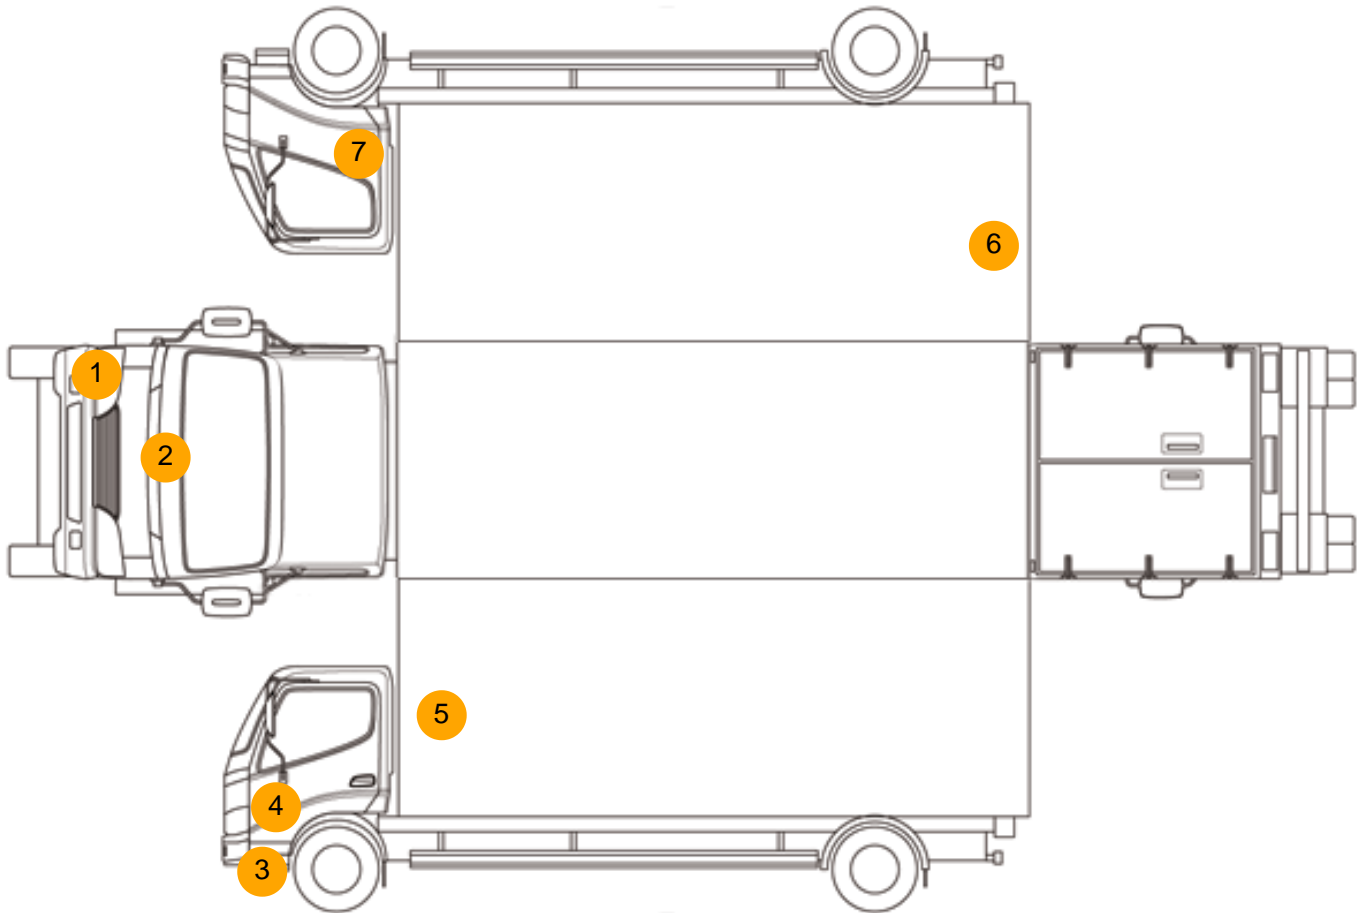

Condition Check