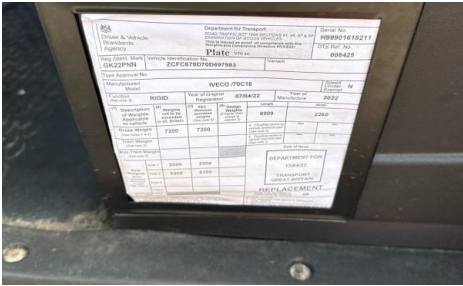

Reg. date	07/04/2022	Colour	WHITE	Gearbox	AUTOMATIC
Year	2022	VIN	ZCFC670D70D697983	Axle Combi	4x2
Mileage	197,203 Km Warranted	Body Style	Box Van	Rear Suspension	Steel
Fuel Type	Diesel	MOT Due	Expired	Rear Doors	Roller
GVW	7200kg	Cab Type	DAY CAB	Tail Lift	Column

Tyres

NSF	NSI1	NSI2	NSI3	NSI4
OSF	OSI1	OSI2	OSI3	OSI4
Spare	NSO1	NSO2	NSO3	NSO4
	OSO1	OSO2	OSO3	OSO4

Features

- Bluetooth connection
- Front electric windows
- Cloth seat trim
- Park assist camera
- Drivers airbag
- Digital radio
- Passenger airbag
- Air conditioning
- Central locking

Photos

Condition Check

Damage Photos

1: Bumper Front
Scratched
Over 100mm Thru Paint

2: Bonnet
Chipped
Multiple Chips

3: Bumper Front
Scratched
Over 100mm Thru Paint

4: Wing nsf
Dented
With Paint Damage

5: Qtr Panel Trim ns
Scuffed
Over 25mm