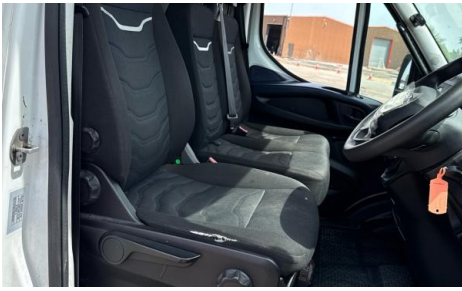

- Park assist camera
- Digital radio
- Air conditioning

Photos

Condition Check

Damage Photos

1: Bonnet
Scratched
Over 25mm Thru Paint

2: Bonnet
Chipped
Multiple Chips

3: Bumper Front Moulding
Scuffed (Unpainted)
Over 100mm