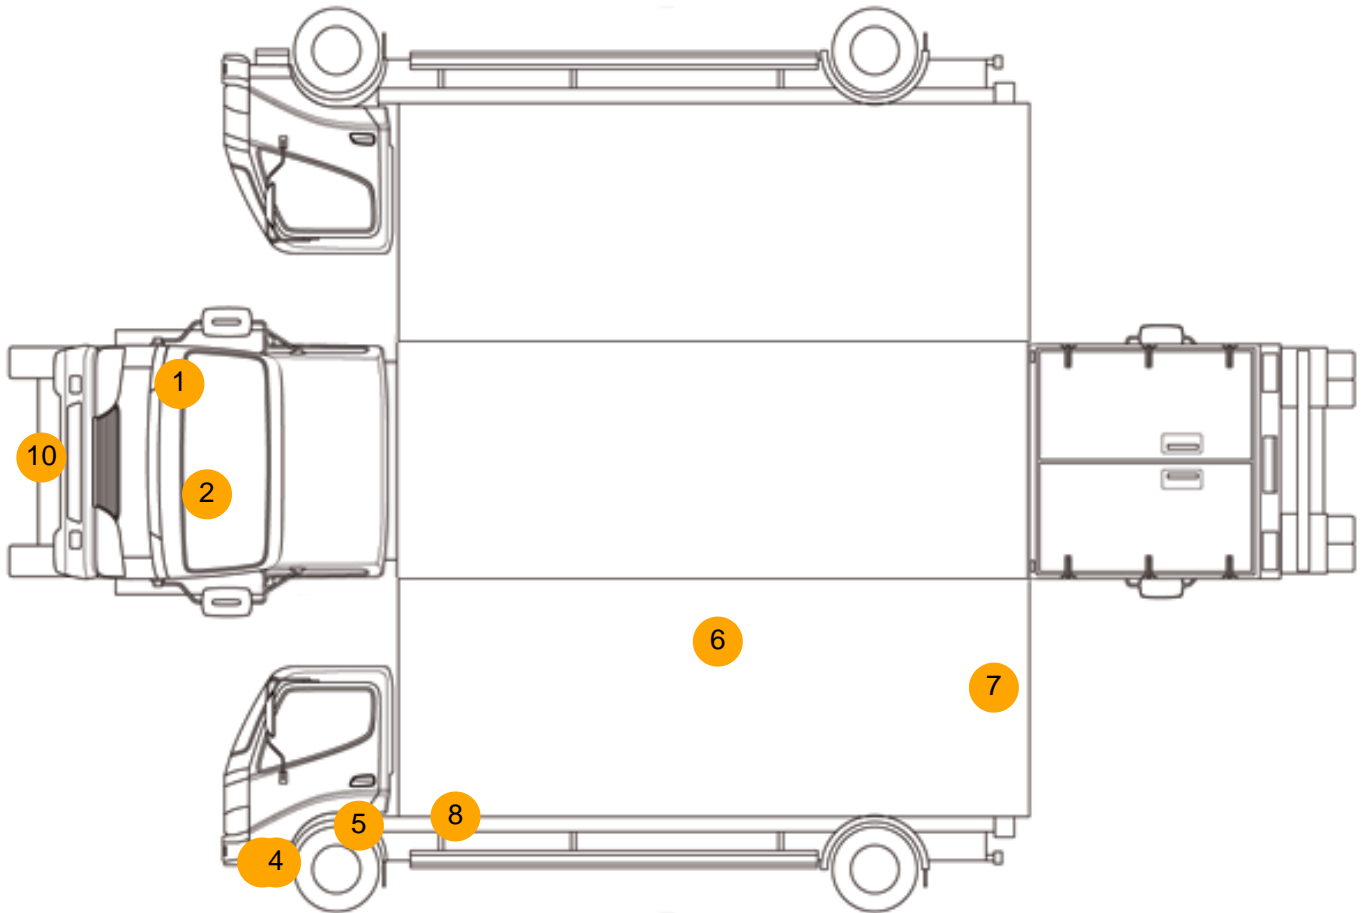

Condition Check