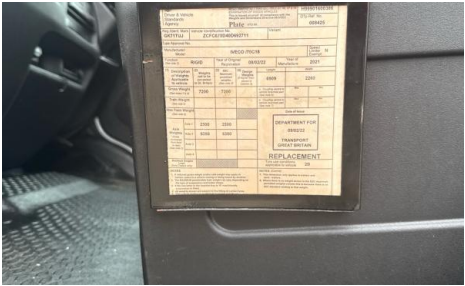

Reg. date	08/02/2022	Colour	WHITE	Gearbox	AUTOMATIC
Year	2022	VIN	ZCFC670D40D692711	Axle Combi	4x2
Mileage	213,611 Km Warranted	Body Style	Box Van	Rear Suspension	Steel
Fuel Type	Diesel	MOT Due	Expired	Rear Doors	Roller
GVW	7200kg	Cab Type	DAY CAB	Tail Lift	Column

Tyres

NSF	NSI1	NSI2	NSI3	NSI4
OSF	OSI1	OSI2	OSI3	OSI4
Spare	NSO1	NSO2	NSO3	NSO4
	OSO1	OSO2	OSO3	OSO4

Features

- Park assist camera
- Digital radio
- Air conditioning

Photos

Condition Check

Damage Photos

1: Door osf
Scratched
Over 25mm Thru Paint

7: Seat Base Cover osf
Holed
Over 3mm

8: Door Mirror Glass ns
Broken
Replace

Interior

Carpet Condition	Average	Upholstery Condition	Average
Seat Condition	Poor	Odour	-
Engine Runs	OK	Gearbox 1st and Reverse Test	OK
Brakes	OK	Clutch Slip Test from Static	OK
Parking Brake	OK	Gearbox Static Gear Selection (engine running)	OK
		No Excessive Smoking	OK
EML light illuminated	OK	Oil warning light illuminated	OK
Airbag light illuminated	OK	DPF light illuminated	OK
ABS light illuminated	OK	Service indicator light illuminated	OK