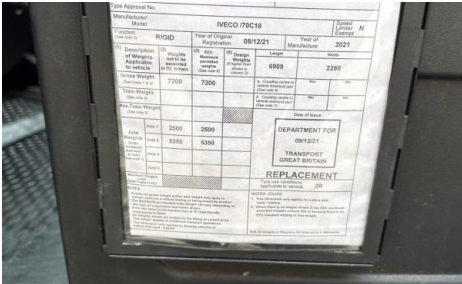

Reg. date	08/12/2021	Colour	WHITE	Gearbox	AUTOMATIC
Year	2021	VIN	ZCFC670D70D692590	Axle Combi	4x2
Mileage	188,897 Km Warranted	Body Style	Box Van	Rear Suspension	Steel
Fuel Type	Diesel	MOT Due	28/02/2027	Rear Doors	Roller
GVW	7200kg	Cab Type	DAY CAB	Tail Lift	Cantilever

Tyres

NSF	NSI1	NSI2	NSI3	NSI4
OSF	OSI1	OSI2	OSI3	OSI4
Spare	NSO1	NSO2	NSO3	NSO4
	OSO1	OSO2	OSO3	OSO4

Features

- Bluetooth connection
- Digital radio
- Passenger airbag
- Park assist camera
- Air conditioning
- Central locking
- Rear parking sensor
- Front electric windows
- Cloth seat trim
- Auxiliary input socket
- Drivers airbag

Photos

Condition Check

Damage Photos

1: Door osf
Dented
With Paint Damage

2: Door osf
Chipped
Edge Chip

3: Panel Rear
Hole
Over 10mm

4: Panel Rear
Hole
Over 10mm

5: Door nsf
Chipped
Edge Chip