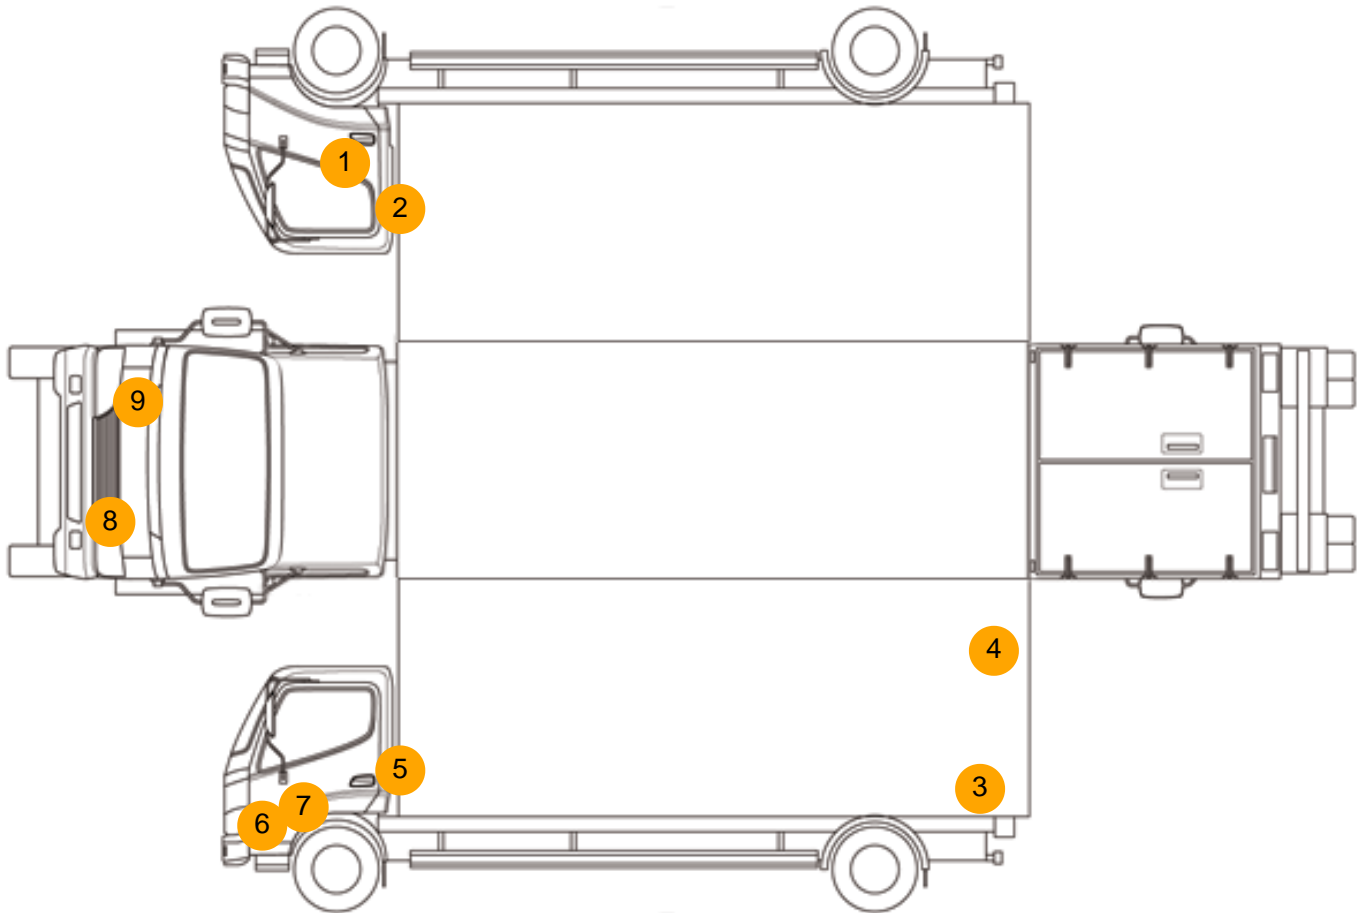

Tyres

NSF	NSI1	NSI2	NSI3	NSI4
OSF	OSI1	OSI2	OSI3	OSI4
Spare	NSO1	NSO2	NSO3	NSO4
	OSO1	OSO2	OSO3	OSO4

Features

- Bluetooth connection
- Digital radio
- Passenger airbag
- Park assist camera
- Air conditioning
- Central locking
- Rear parking sensor
- Front electric windows
- Cloth seat trim
- Auxiliary input socket
- Drivers airbag

Photos

Condition Check

Damage Photos

1: Door osf
Dented
With Paint Damage

2: Door osf
Chipped
Edge Chip

3: Panel Rear
Hole
Over 10mm

4: Panel Rear
Hole
Over 10mm

5: Door nsf
Chipped
Edge Chip