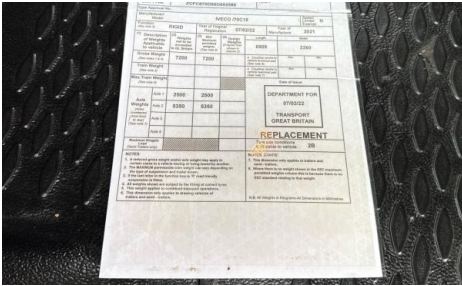

Reg. date	07/02/2022	Colour	WHITE	Gearbox	AUTOMATIC
Year	2022	VIN	ZCFC670D90D692588	Axle Combi	4x2
Mileage	110,543 Km Warranted	Body Style	Box Van	Rear Suspension	Steel
Fuel Type	Diesel	MOT Due	Expired	Rear Doors	Roller
GVW	7200kg	Cab Type	DAY CAB	Tail Lift	Column

Tyres

NSF	NSI1	NSI2	NSI3	NSI4
OSF	OSI1	OSI2	OSI3	OSI4
Spare	NSO1	NSO2	NSO3	NSO4
	OSO1	OSO2	OSO3	OSO4

Features

- Bluetooth connection
- Front electric windows
- Cloth seat trim
- Park assist camera
- Drivers airbag
- Digital radio
- Passenger airbag
- Air conditioning
- Central locking

Photos

Condition Check

Damage Photos

1: Bonnet
Chipped
Multiple Chips

2: Bumper Front
Scratched
Over 100mm Thru Paint

3: Qtr Panel Trim ns
Scuffed
Over 25mm

4: Qtr Panel nsr
Cracked
Replace

5: Door osf
Chipped
Multiple Chips