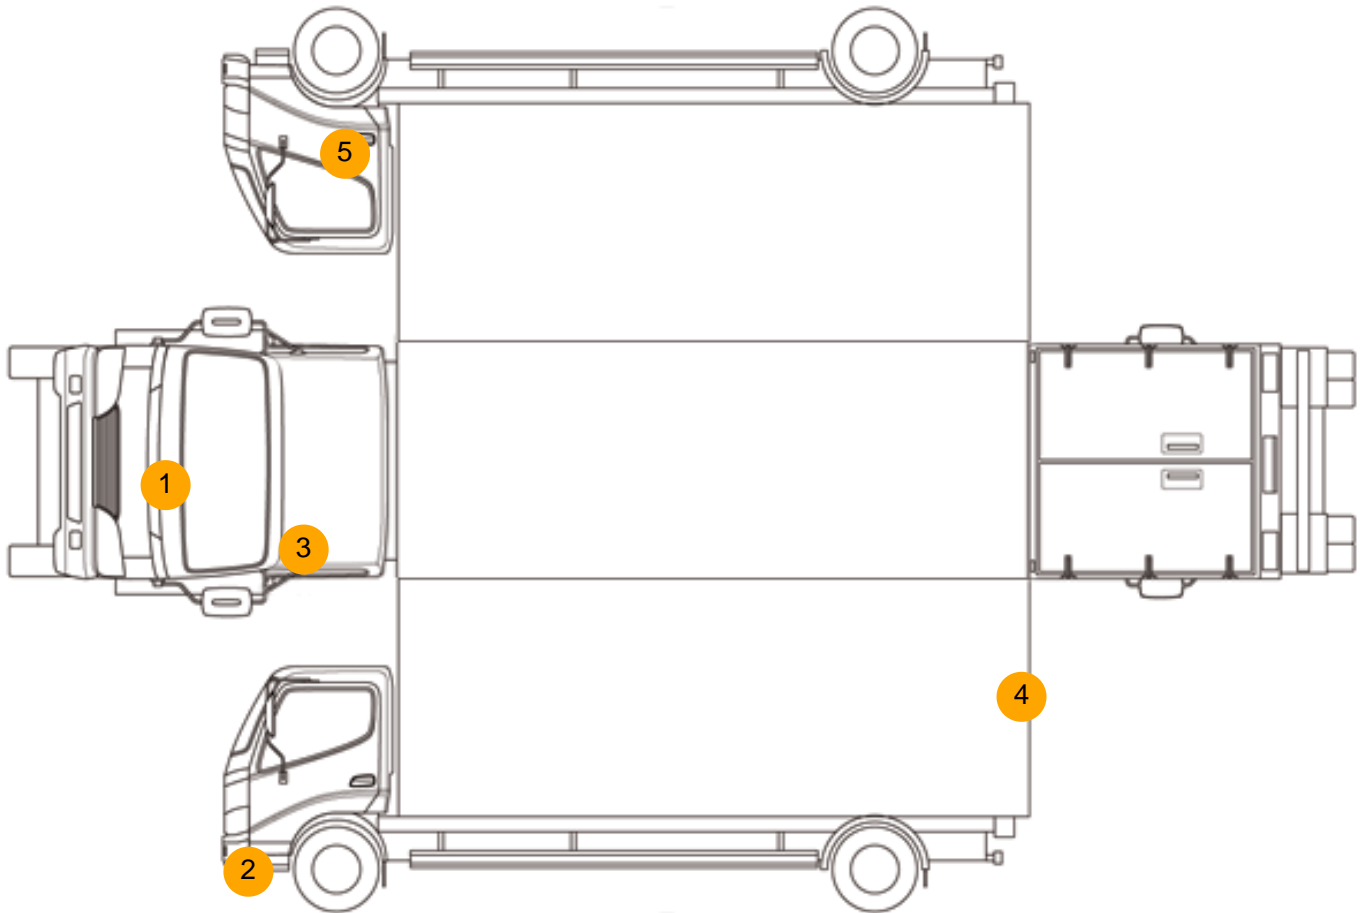

Condition Check