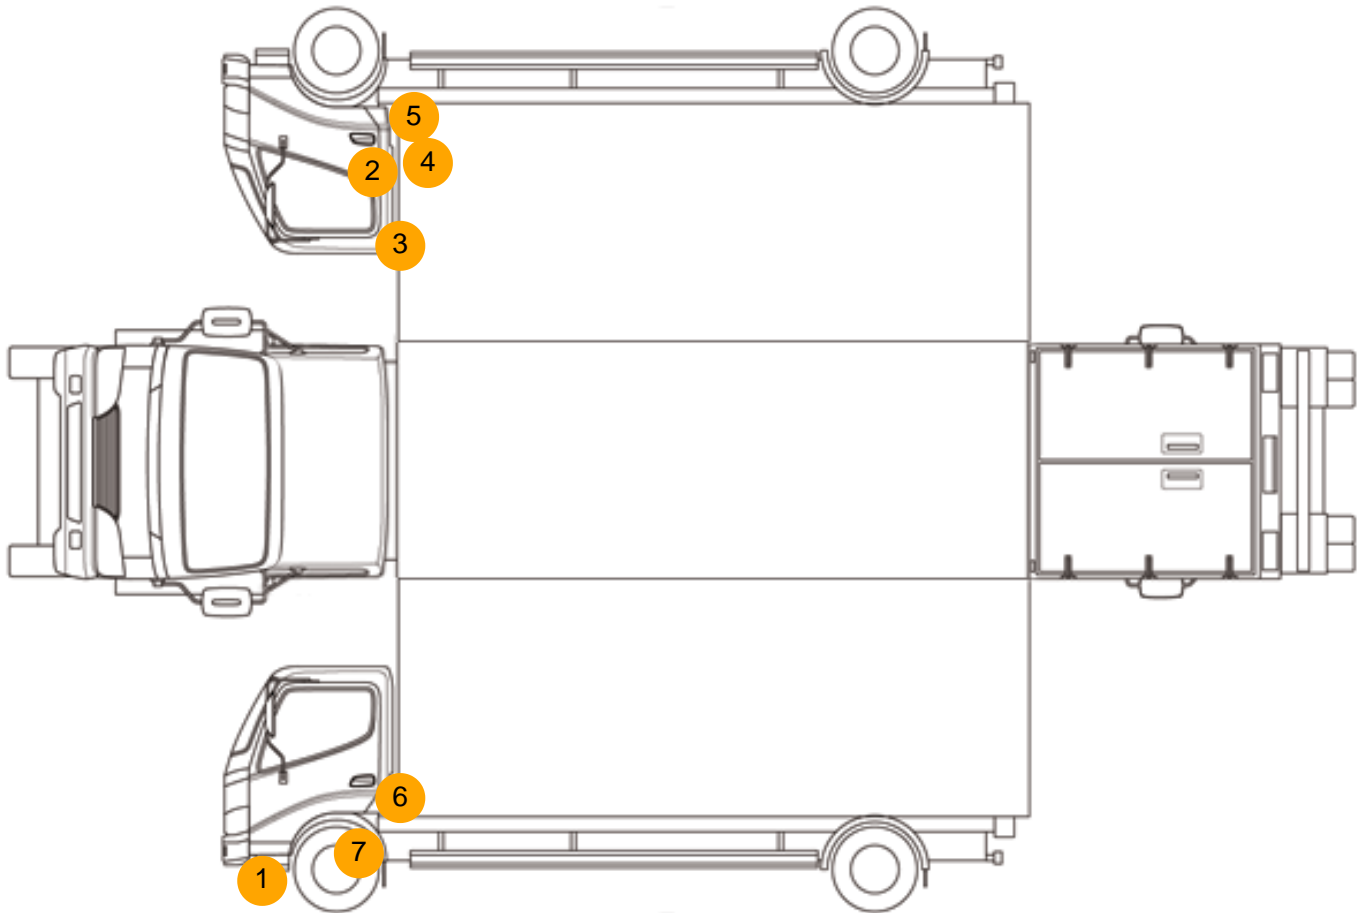

- Air conditioning

Photos

Condition Check

Damage Photos

1: Bumper Front Moulding
Scuffed (Unpainted)
Up To 100mm

2: Door osf
Scratched
Over 25mm Thru Paint

3: Door osf
Scratched
Over 25mm Thru Paint

4: Panel Rear
Rusted
Over 5mm