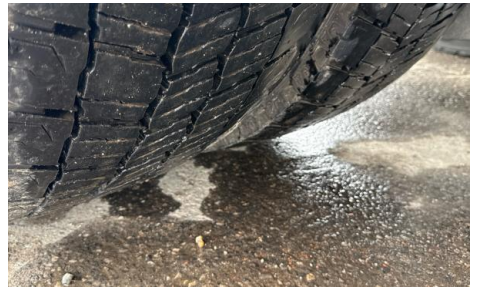

Cab Type SLEEPER CAB

Gearbox AUTOMATIC

Axle Combi 4x2

Rear Suspension Air

SLIDING 5TH WHEEL

Tyres

NSF	NSI1	NSI2	NSI3	NSI4
OSF	OSI1	OSI2	OSI3	OSI4
Spare	NSO1	NSO2	NSO3	NSO4
	OSO1	OSO2	OSO3	OSO4

Features

- Air conditioning

Photos

Condition Check

Damage Photos

1: Bumper Front Moulding
Scuffed (Unpainted)
Up To 100mm

2: Door osf
Scratched
Over 25mm Thru Paint

3: Door osf
Scratched
Over 25mm Thru Paint

4: Panel Rear
Rusted
Over 5mm