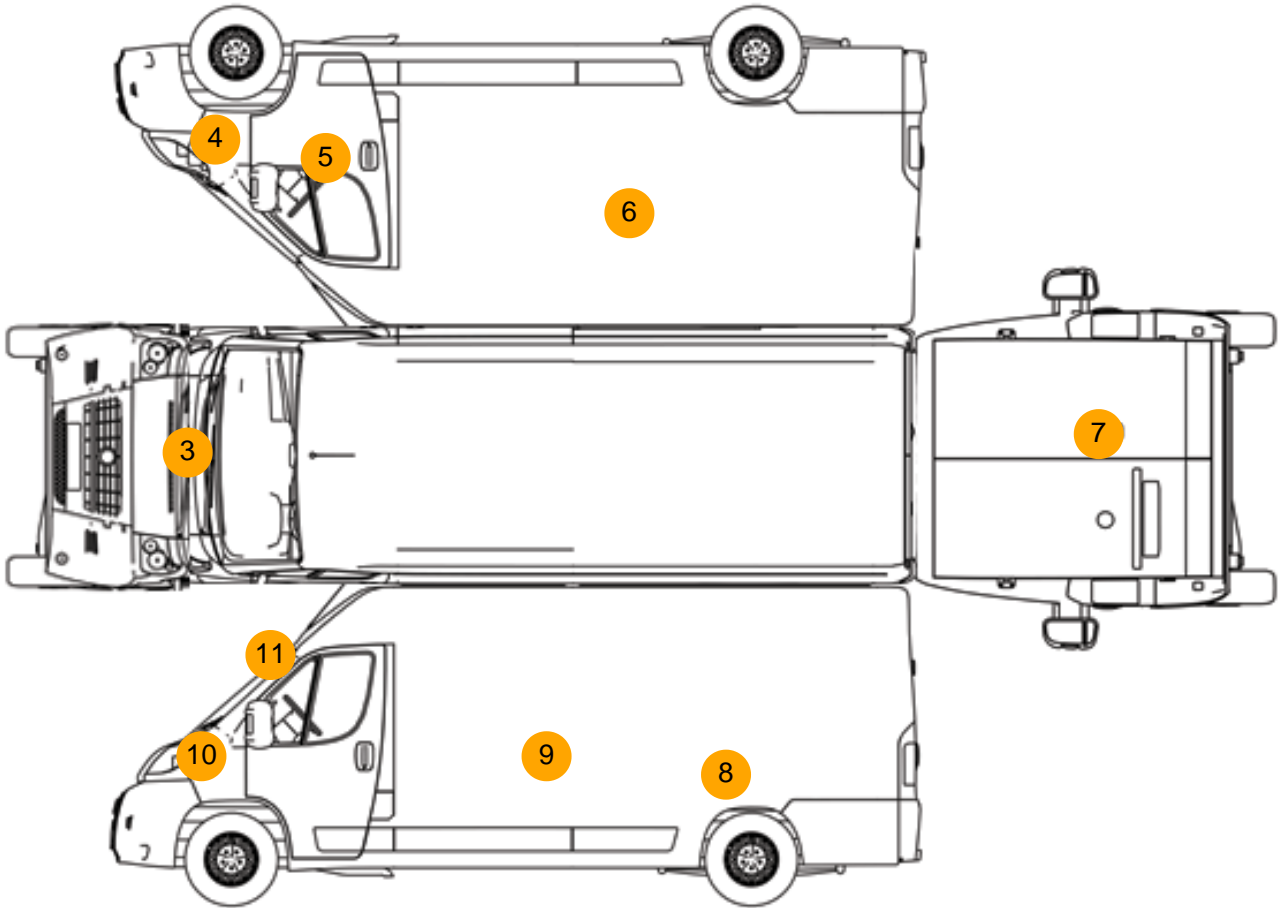

Damage Photos

1: Dash Warning Lights
Displayed
No Action

2: Seat Base Cover of
Torn
Over 3mm

3: Bonnet
Dented
With Paint Damage

4: Wing osf
Dented
With Paint Damage

5: Door osf
Dented
With Paint Damage

6: Qtr Panel osr
Dented
With Paint Damage