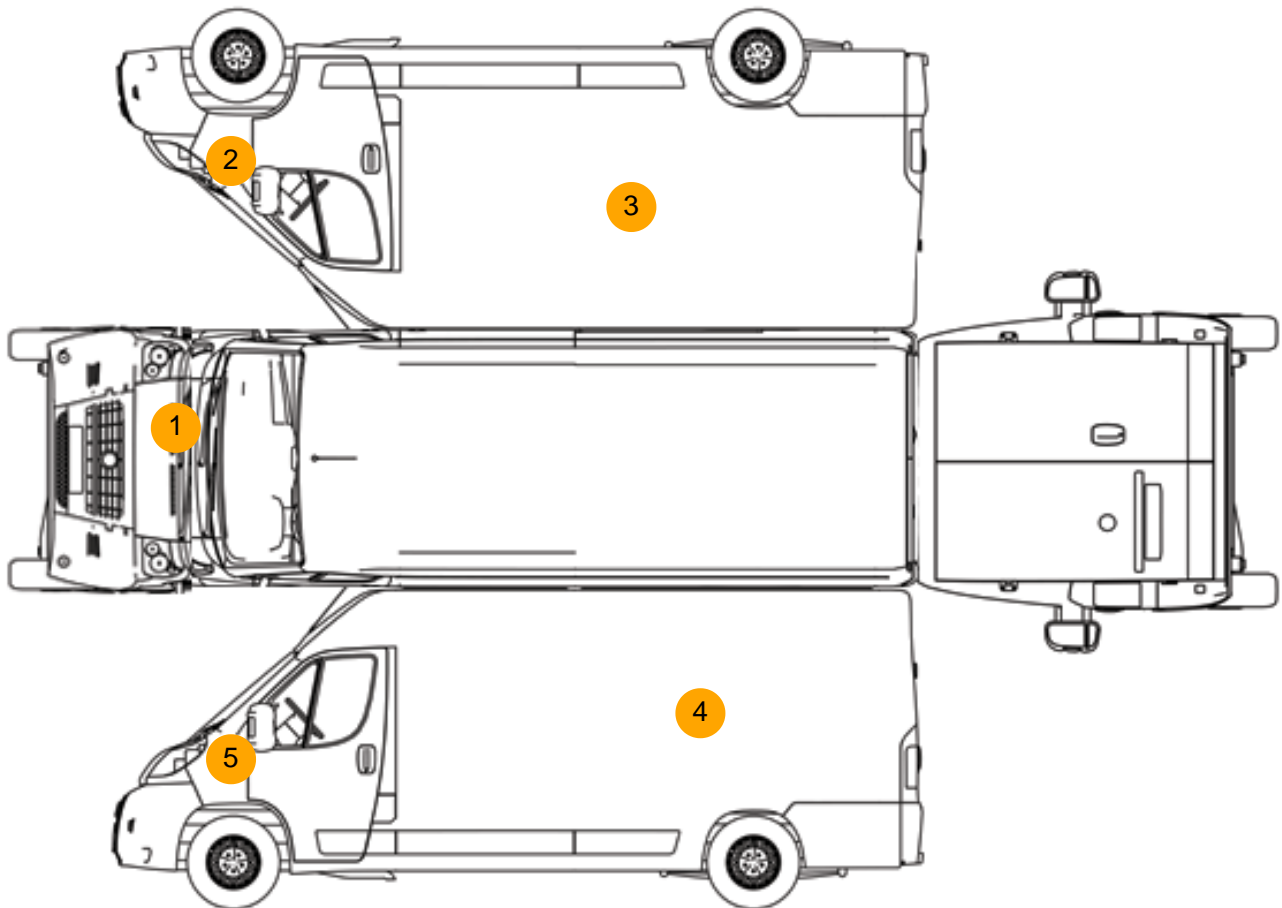

Condition Check