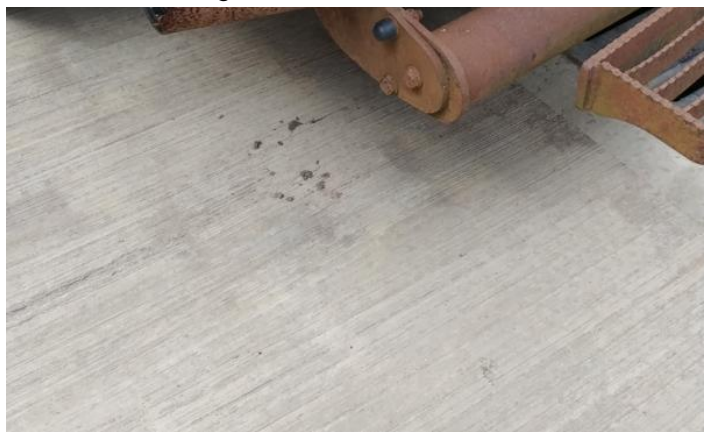

12: Qtr Panel nsr
Dented
With Paint Damage