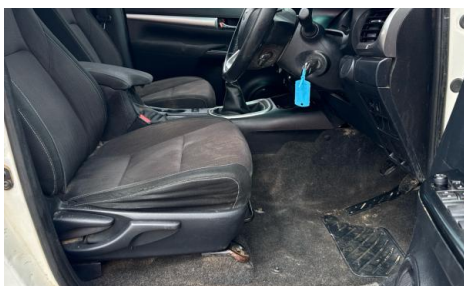

COMMERCIAL VEHICLE AUCTIONS LTD
THE UK'S MOST ESTABLISHED COMMERCIAL VEHICLE AUCTIONEERS

Carr Hill Industrial Estate
Doncaster
DN4 8DE

01302 732600 | cva.noreply@cva-auctions.co.uk

VEHICLE INSPECTION REPORT

LT18XRW

Toyota Hilux 2.4 D-4D

Inspection

Serious Damage? No

Vehicle

VAT Plus VAT

V5 Present

Details

Reg. date	10/05/2018	Colour	WHITE	CAP Average	£6,825.00
Year	2018	VIN	AHTHB3CD502126472	CAP Below	£5,175.00
Mileage	156,074 Miles Warranted	Body Style	Pickup Double Cab	Gearbox	MANUAL
Fuel Type	Diesel	MOT Due	09/05/2027	Gears	6
GVW	3210kg	CAP Clean	£8,025.00		

E/MIRRORS

Tyres

NSF

NSR

OSF

OSR

Spare

Features

- Bluetooth connection
- Digital radio
- Drivers airbag
- Park assist camera
- Air conditioning
- Passenger airbag
- Rear parking sensor
- Front electric windows
- Central locking
- Auxiliary input socket
- Rear electric windows
- Cloth seat trim

Photos