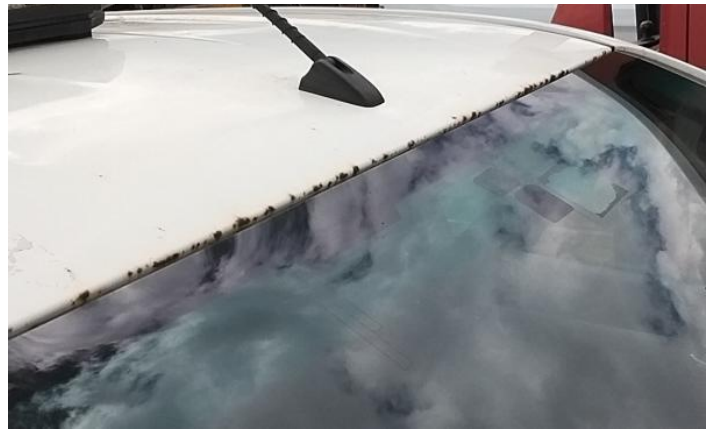

## Photos

## Damage Photos

1: Carpets Front  
Soiled  
Heavy

2: General Interior  
Soiled  
Light

3: Seat Base Cover nsf  
Soiled  
Light

4: Bumper Front  
Poor Previous Repair  
Paint Flake

5: Sill os  
Scratched  
Over 25mm Thru Paint

6: Roof  
Rusted  
Over 5mm

7: Door osf  
Chipped  
Edge Chip

8: Door osf  
Chipped  
Over 5mm

9: Tailgate  
 Scratched  
 Over 25mm Thru Paint

10: Panel Front  
 Dented  
 With Paint Damage

11: Door nsf  
 Scratched  
 Over 25mm Not Thru Paint