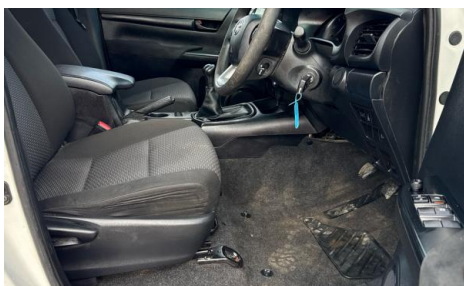

COMMERCIAL VEHICLE AUCTIONS LTD
THE UK'S MOST ESTABLISHED COMMERCIAL VEHICLE AUCTIONEERS

Carr Hill Industrial Estate
Doncaster
DN4 8DE

01302 732600 | cva.noreply@cva-auctions.co.uk

VEHICLE INSPECTION REPORT

LM20DBV

Toyota Hilux 2.4 D-4D TSS

Inspection

Serious Damage? No

Vehicle

VAT Plus VAT

V5 Present

Details

Reg. date 17/07/2020

Year 2020

Mileage 125,397 Miles
Warranted

Fuel Type Diesel

GVW 3210kg

Colour WHITE

VIN AHTKB3CD602630857

Body Style Pickup Double Cab

MOT Due 16/07/2026

CAP Clean £9,425.00

CAP Average £8,275.00

CAP Below £6,625.00

Gearbox MANUAL

Gears 6

Axle Combi 4x4

TOW BAR, E/MIRRORS

Tyres

NSF

NSR

OSF

OSR

Spare

Features

- Bluetooth connection
- Air conditioning
- Central locking
- Cruise control
- Front electric windows
- Cloth seat trim
- Auxiliary input socket
- Drivers airbag
- Digital radio
- Passenger airbag

Photos