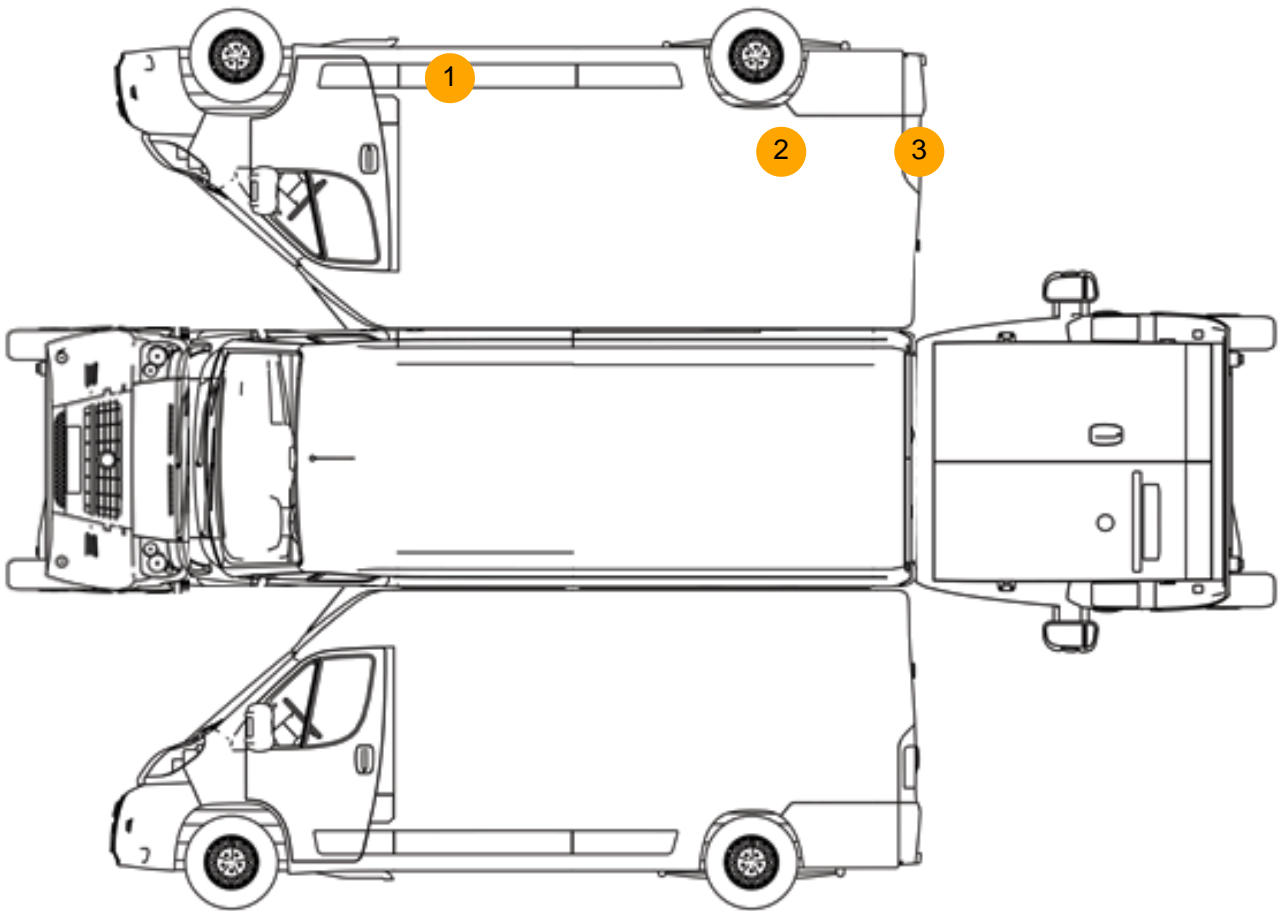

Condition Check