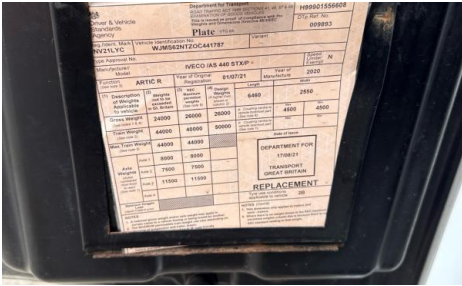

Reg. date	01/07/2021	Colour	WHITE	Gearbox	AUTOMATIC
Year	2021	VIN	WJMS62NTZ0C441787	Axle Combi	6x2
Mileage	729,370 Km Warranted	Body Style	Tractor Unit	Steering Combi	Mid-Lift Steer
Fuel Type	Diesel	MOT Due	31/05/2027	Rear Suspension	Air
GVW	44000kg	Cab Type	HIGH ROOF SLEEPER CAB		

WARNING LIGHTS ON DASH SLIDING 5TH WHEEL

Tyres

NSF	NSI1	NSI2	NSI3	NSI4
OSF	OSI1	OSI2	OSI3	OSI4
Spare	NSO1	NSO2	NSO3	NSO4
	OSO1	OSO2	OSO3	OSO4

Features

- Bluetooth connection
- Digital radio
- Cloth seat trim
- Cruise control
- Air conditioning
- Navigation system
- Front electric windows
- Park assist camera
- Central locking

Photos

Condition Check

Damage Photos

Interior

Carpet Condition	OK	Upholstery Condition	OK
Seat Condition	OK	Odour	-
Engine Runs	OK	No Excessive Smoking	OK
EML light illuminated	OK	DPF light illuminated	OK
ABS light illuminated	OK	Service indicator light illuminated	OK