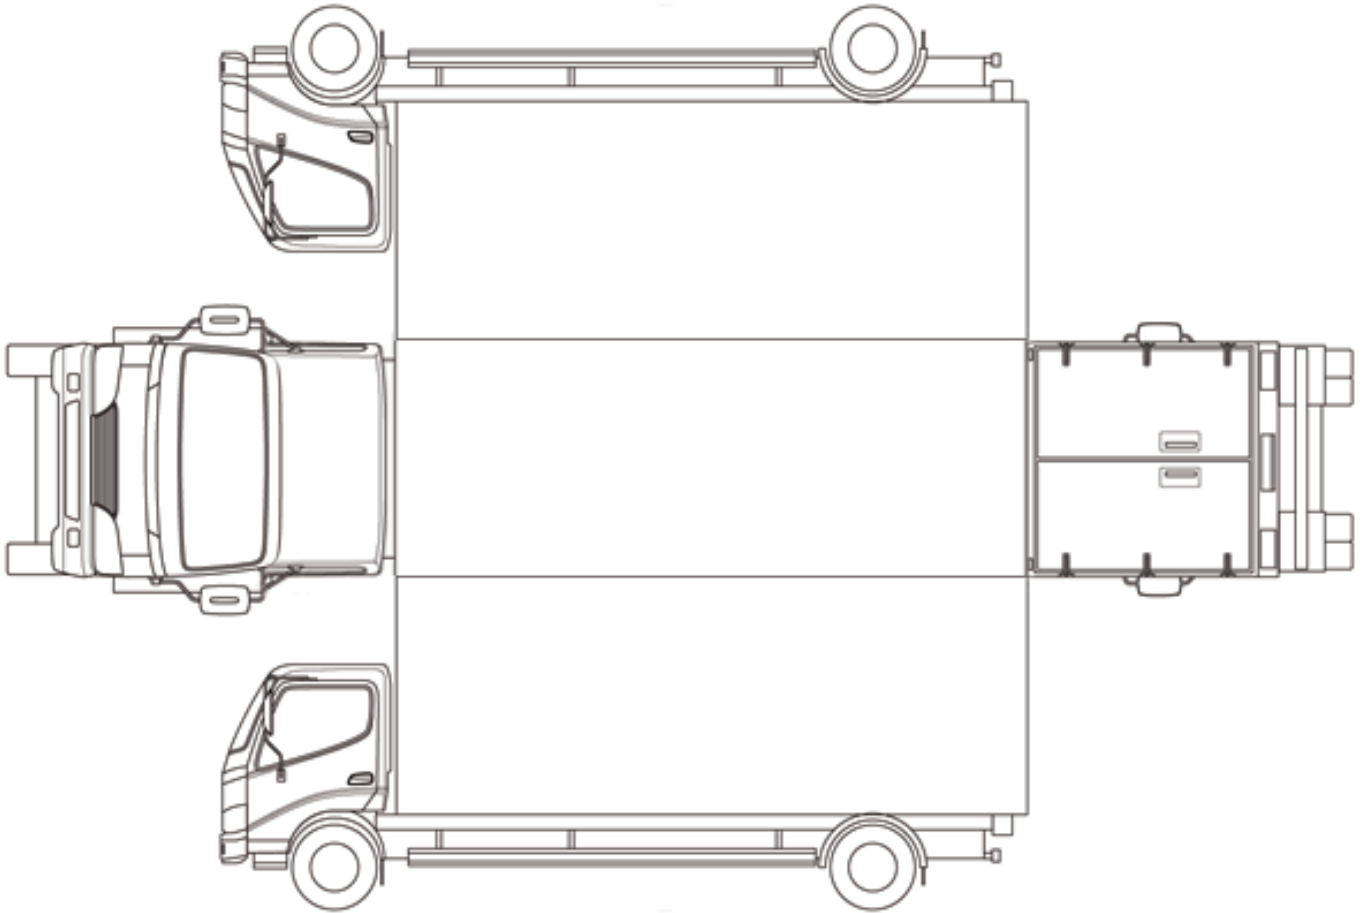

Condition Check

Damage Photos

Interior

Carpet Condition	OK	Upholstery Condition	OK
Seat Condition	OK	Odour	-
Engine Runs	OK	No Excessive Smoking	OK
EML light illuminated	OK	DPF light illuminated	OK
ABS light illuminated	OK	Service indicator light illuminated	OK