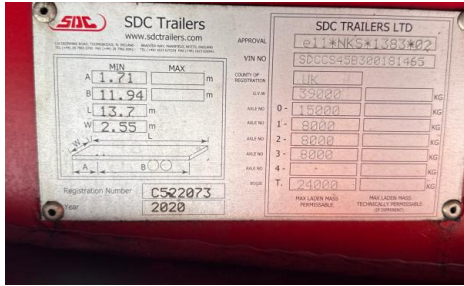

C522073

SDC CURTAINSIDE

Inspection

Vehicle

VAT	Plus VAT
V5	N/A

Details

Reg. date	01/01/2020	Colour	MULTI	Brakes	Drum
Year	2020	VIN	SDCCS45B300181465	Axle Combi	Tri
Mileage	TBC	Body Style	Trailer	Rear Suspension	Air
Fuel Type		MOT Due	30/04/2027	Rear Doors	Barn

RAISE & LOWER VALVE, FERRY LASHING RINGS, ENXL RATED BODY

Tyres

NSF

NSR

OSF

OSR

Spare

Photos

SDC Trailers Ltd 116 Deerpark Rd, Toomebridge, Co. Antrim, BT41 3SS.	SDC Trailers Ltd Bradder Way, Mansfield, Nottinghamshire, England, NG18 5DQ.	EN 12642-XL P (29 000 kg) (P is the test value)
Front Wall	14 500 daN	
Rear Wall	8 700 daN	
Side Walls	11 600 daN	
Number of laths per section	Not required	
Testing Organisation	TUV Nord Mobilität GmbH & Co. KG	