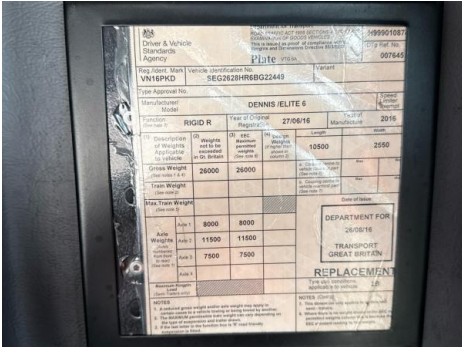

VN16PKD

Dennis Elite 6

Inspection		Vehicle	
Serious Damage?	No	VAT	Plus VAT
		V5	Present

Details					
Reg. date	27/06/2016	Colour	WHITE	Gearbox	AUTOMATIC
Year	2016	VIN	SEG2628HR6BG22449	Axle Combi	6x2
Mileage	128,808 Km Not Warranted	Body Style	Refuse Collector	Rear Suspension	Air
Fuel Type	Diesel	Cab Type	CREW CAB		

OLYMPUS BODY, TERBERG SPLIT, SURROUND CAMERA SYSTEM

Tyres				
NSF	NSI1	NSI2	NSI3	NSI4
OSF	OSI1	OSI2	OSI3	OSI4
Spare	NSO1	NSO2	NSO3	NSO4
	OSO1	OSO2	OSO3	OSO4

Features

- Park assist camera
- Radio/CD
- Front electric windows
- Cloth seat trim

Photos

Condition Check

Damage Photos

1: Bonnet
Chipped
Multiple Chips

2: Seat Back Cover osf
Torn
Over 3mm

Interior

Carpet Condition
Seat Condition

OK
Poor

Upholstery Condition
Odour

OK
-

Engine Runs

OK

No Excessive Smoking

OK

EML light illuminated

OK